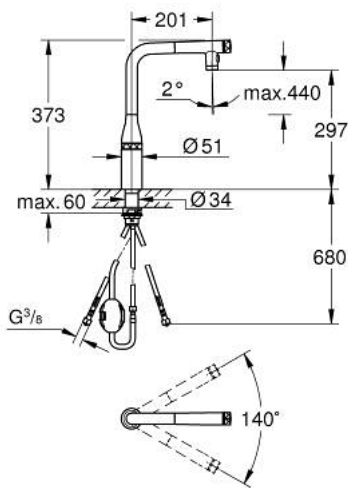

31 892 KF0 ESSENCE SMARTCONTROL SINK MIXER WITH SMARTCONTROL

PRODUCT DESCRIPTION

- Colour: phantom black
- single hole installation
- Dual Spray - switch between laminar spray and shower jet
- Pull-Out spout for greater flexibility
- material: metal
- MagneticDocking guarantees easy retraction and smooth docking of the spray head back to the starting position
- GROHE SmartControl - push for ON-OFF, turn for volume adjustment from minimum to full flow
- temperature adjustment by turning of mixing valve on body
- swivel tubular spout
- swivel area 140°
- protected against backflow
- flexible connection hoses
-
- Protected Water Ways no contact of water with lead or nickel inside the tap
- professional edition
- maximum flow rate (at 3 bar): 10 l/min