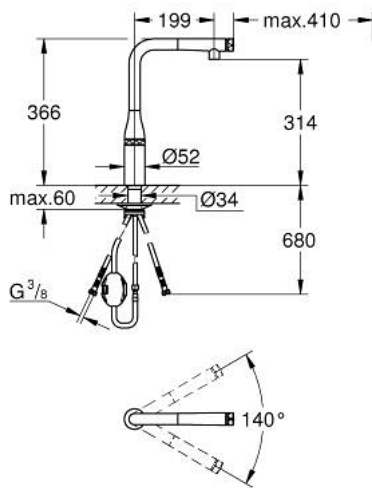

## 31 928 KF0 ESSENCE SMARTCONTROL SINK MIXER WITH SMARTCONTROL

### PRODUCT DESCRIPTION

- Colour: phantom black
- single hole installation
- Pull-Out spout for greater flexibility
- MagneticDocking guarantees easy retraction and smooth docking of the spray head back to the starting position
- laminar spray
- material: metal
- GROHE SmartControl - push for ON-OFF, turn for volume adjustment from minimum to full flow
- temperature adjustment by turning of mixing valve on body
- swivel tubular spout
- swivel area 140°
- protected against backflow
- flexible connection hoses
- 
- Protected Water Ways no contact of water with lead or nickel inside the tap
- maximum flow rate (at 3 bar): 10 l/min
- professional edition

### SPARE PARTS, marec 2022 – junij 2022

- 1: pull out spray (Spare part-nr. 48487KF0)
- 1.1: Dirt strainer (Spare part-nr. 0676800M)
- 1.2: Non-return valve (Spare part-nr. 08565000)
- 1.3: Flow control set (Spare part-nr. 48470000)
- 2: Shower hose (Spare part-nr. 48488000)
- 3: Shank fastening assembly (Spare part-nr. 48384000)
- 4: Support plate (Spare part-nr. 05334000)
- 5: Non-return valve (Spare part-nr. 45881000)
- 6: Dirt strainer (Spare part-nr. 0676800M)