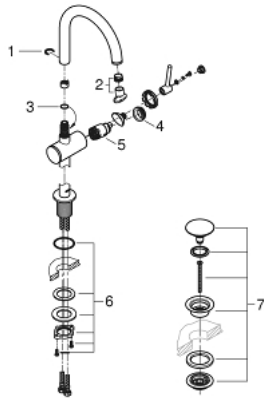

32 042 003 **ATRIO SINGLE-LEVER BASIN MIXER 1/2"**  
**L-SIZE**

**PRODUCT DESCRIPTION**

- Colour: chrome
- single hole installation
- GROHE SilkMove 28 mm ceramic cartridge
- with temperature limiter
- GROHE LongLife finish
- 5.7 l/min laminar mousseur
- swivel tubular C-spout with mousseur
- stop limiter
- push-open waste set 1 1/4"
- flexible connection hoses

32 042 003 **ATRIO SINGLE-LEVER BASIN MIXER 1/2"**  
**L-SIZE**

**SPARE PARTS**, april 2017 – now

- 1: Safety ring (Spare part-nr. 4826600M)
- 2: Laminar flow straightener (Spare part-nr. 48408000)
- 3: Sealing washer (Spare part-nr. 0128500M)
- 4: Fitting ring (Spare part-nr. 07419000)
- 5: Cartridge (Spare part-nr. 46963000)
- 6: Shank fastening assembly (Spare part-nr. 48384000)
- 7: Waste set with push-open plug (Spare part-nr. 65807000)