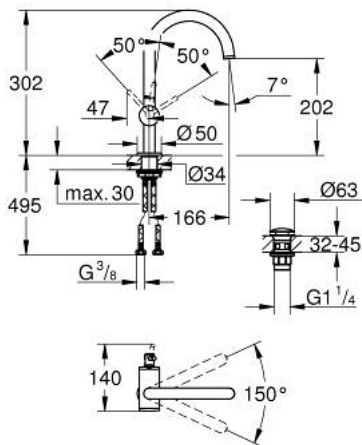

32 042 003 **ATRIO SINGLE-LEVER BASIN MIXER 1/2"**  
**L-SIZE**

**PRODUCT DESCRIPTION**

- Colour: chrome
- single hole installation
- GROHE SilkMove 28 mm ceramic cartridge
- with temperature limiter
- GROHE LongLife finish
- 5.7 l/min laminar mousseur
- swivel tubular C-spout with mousseur
- stop limiter
- push-open waste set 1 1/4"
- flexible connection hoses

32 042 003 **ATRIO SINGLE-LEVER BASIN MIXER 1/2"**  
**L-SIZE**

**SPARE PARTS**, april 2017 – now

- 1: Safety ring (Spare part-nr. 4826600M)
- 2: Laminar flow straightener (Spare part-nr. 48408000)
- 3: Sealing washer (Spare part-nr. 0128500M)
- 4: Fitting ring (Spare part-nr. 07419000)
- 5: Cartridge (Spare part-nr. 46963000)
- 6: Shank fastening assembly (Spare part-nr. 48384000)
- 7: Waste set with push-open plug (Spare part-nr. 65807000)