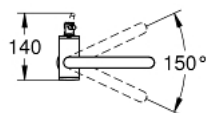

32 042 AL3 ATRIO SINGLE-LEVER BASIN MIXER 1/2" L-SIZE

PRODUCT DESCRIPTION

- Colour: brushed hard graphite
- single hole installation
- GROHE SilkMove 28 mm ceramic cartridge
- with temperature limiter
- GROHE LongLife finish
- GROHE EcoJoy 5.7 l/min laminar mousseur
- swivel tubular C-spout with mousseur
- stop limiter
- push-open waste set 1 1/4"
- flexible connection hoses

32 042 AL3 ATRIO SINGLE-LEVER BASIN MIXER 1/2" L-SIZE

SPARE PARTS, april 2017 – now

- 1: Safety ring (Spare part-nr. 4826600M)
- 2: Laminar flow straightener (Spare part-nr. 48408000)
- 3: Sealing washer (Spare part-nr. 0128500M)
- 4: Fitting ring (Spare part-nr. 07419000)
- 5: Cartridge (Spare part-nr. 46963000)
- 6: Shank fastening assembly (Spare part-nr. 48384000)
- 7: Waste set with push-open plug (Spare part-nr. 65807AL0)