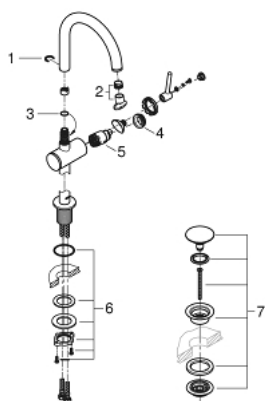

32 042 AL3 ATRIO SINGLE-LEVER BASIN MIXER 1/2" L-SIZE

PRODUCT DESCRIPTION

- Colour: brushed hard graphite
- single hole installation
- GROHE SilkMove 28 mm ceramic cartridge
- with temperature limiter
- GROHE LongLife finish
- GROHE EcoJoy 5.7 l/min laminar mousseur
- swivel tubular C-spout with mousseur
- stop limiter
- push-open waste set 1 1/4"
- flexible connection hoses

32 042 AL3 ATRIO SINGLE-LEVER BASIN MIXER 1/2" L-SIZE

SPARE PARTS, april 2017 – now

- 1: Safety ring (Spare part-nr. 4826600M)
- 2: Laminar flow straightener (Spare part-nr. 48408000)
- 3: Sealing washer (Spare part-nr. 0128500M)
- 4: Fitting ring (Spare part-nr. 07419000)
- 5: Cartridge (Spare part-nr. 46963000)
- 6: Shank fastening assembly (Spare part-nr. 48384000)
- 7: Waste set with push-open plug (Spare part-nr. 65807AL0)