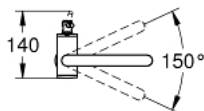

## 32 042 AL3 ATRIO SINGLE-LEVER BASIN MIXER 1/2" L-SIZE

### PRODUCT DESCRIPTION

- Colour: brushed hard graphite
- single hole installation
- GROHE SilkMove 28 mm ceramic cartridge
- with temperature limiter
- GROHE LongLife finish
- 5.7 l/min laminar mousseur
- swivel tubular C-spout with mousseur
- stop limiter
- push-open waste set 1 1/4"
- flexible connection hoses

### SPARE PARTS, april 2017 – now

- 1: Safety ring (Spare part-nr. 4826600M)
- 2: Laminar flow straightener (Spare part-nr. 48408000)
- 3: Sealing washer (Spare part-nr. 0128500M)
- 4: Fitting ring (Spare part-nr. 07419000)
- 5: Cartridge (Spare part-nr. 46963000)
- 6: Shank fastening assembly (Spare part-nr. 48384000)
- 7: Waste set with push-open plug (Spare part-nr. 65807AL0)