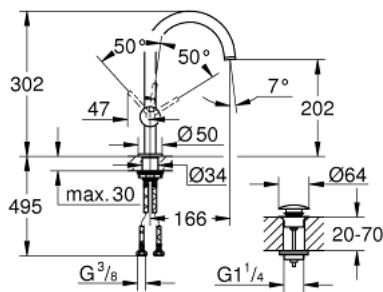

## 32 042 AL3 ATRIO SINGLE-LEVER BASIN MIXER 1/2" L-SIZE

### PRODUCT DESCRIPTION

- Colour: brushed hard graphite
- single hole installation
- GROHE SilkMove 28 mm ceramic cartridge
- with temperature limiter
- GROHE LongLife finish
- 5.7 l/min laminar mousseur
- swivel tubular C-spout with mousseur
- stop limiter
- push-open waste set 1 1/4"
- flexible connection hoses

### SPARE PARTS, april 2017 – now

- 1: Safety ring (Spare part-nr. 4826600M)
- 2: Laminar flow straightener (Spare part-nr. 48408000)
- 3: Sealing washer (Spare part-nr. 0128500M)
- 4: Fitting ring (Spare part-nr. 07419000)
- 5: Cartridge (Spare part-nr. 46963000)
- 6: Shank fastening assembly (Spare part-nr. 48384000)
- 7: Waste set with push-open plug (Spare part-nr. 65807AL0)