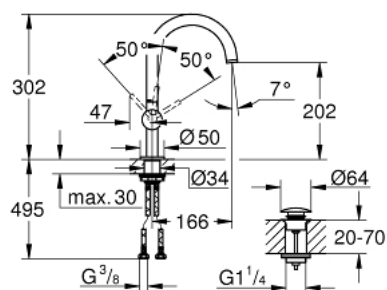

32 042 AL3 ATRIO SINGLE-LEVER BASIN MIXER 1/2" L-SIZE

PRODUCT DESCRIPTION

- Colour: brushed hard graphite
- single hole installation
- GROHE SilkMove 28 mm ceramic cartridge
- with temperature limiter
- GROHE LongLife finish
- GROHE EcoJoy 5.7 l/min laminar mousseur
- swivel tubular C-spout with mousseur
- stop limiter
- push-open waste set 1 1/4"
- flexible connection hoses

32 042 AL3 ATRIO SINGLE-LEVER BASIN MIXER 1/2" L-SIZE

SPARE PARTS, april 2017 – now

- 1: Safety ring (Spare part-nr. 4826600M)
- 2: Laminar flow straightener (Spare part-nr. 48408000)
- 3: Sealing washer (Spare part-nr. 0128500M)
- 4: Fitting ring (Spare part-nr. 07419000)
- 5: Cartridge (Spare part-nr. 46963000)
- 6: Shank fastening assembly (Spare part-nr. 48384000)
- 7: Waste set with push-open plug (Spare part-nr. 65807AL0)