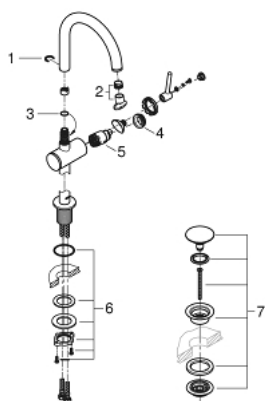

## 32 042 AL3 ATRIO SINGLE-LEVER BASIN MIXER 1/2" L-SIZE

### PRODUCT DESCRIPTION

- Colour: brushed hard graphite
- single hole installation
- GROHE SilkMove 28 mm ceramic cartridge
- with temperature limiter
- GROHE LongLife finish
- 5.7 l/min laminar mousseur
- swivel tubular C-spout with mousseur
- stop limiter
- push-open waste set 1 1/4"
- flexible connection hoses

### SPARE PARTS, april 2017 – now

- 1: Safety ring (Spare part-nr. 4826600M)
- 2: Laminar flow straightener (Spare part-nr. 48408000)
- 3: Sealing washer (Spare part-nr. 0128500M)
- 4: Fitting ring (Spare part-nr. 07419000)
- 5: Cartridge (Spare part-nr. 46963000)
- 6: Shank fastening assembly (Spare part-nr. 48384000)
- 7: Waste set with push-open plug (Spare part-nr. 65807AL0)