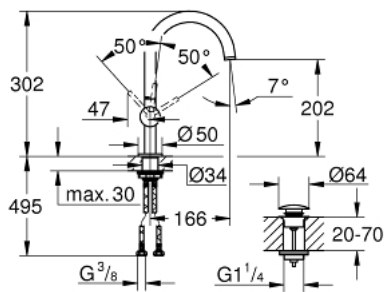

32 042 DC3 ATRIO SINGLE-LEVER BASIN MIXER 1/2" L-SIZE

PRODUCT DESCRIPTION

- Colour: supersteel
- single hole installation
- GROHE SilkMove 28 mm ceramic cartridge
- with temperature limiter
- GROHE LongLife finish
- 5.7 l/min laminar mousseur
- swivel tubular C-spout with mousseur
- stop limiter
- push-open waste set 1 1/4"
- flexible connection hoses

32 042 DC3 **ATRIO SINGLE-LEVER BASIN MIXER 1/2"**
L-SIZE

SPARE PARTS, april 2017 – now

- 1: Safety ring (Spare part-nr. 4826600M)
- 2: Laminar flow straightener (Spare part-nr. 48408000)
- 3: Sealing washer (Spare part-nr. 0128500M)
- 4: Fitting ring (Spare part-nr. 07419000)
- 5: Cartridge (Spare part-nr. 46963000)
- 6: Shank fastening assembly (Spare part-nr. 48384000)
- 7: Waste set with push-open plug (Spare part-nr. 65807DC0)