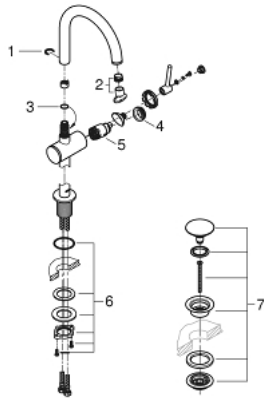

32 042 DC3 ATRIO SINGLE-LEVER BASIN MIXER 1/2" L-SIZE

PRODUCT DESCRIPTION

- Colour: supersteel
- single hole installation
- GROHE SilkMove 28 mm ceramic cartridge
- with temperature limiter
- GROHE LongLife finish
- 5.7 l/min laminar mousseur
- swivel tubular C-spout with mousseur
- stop limiter
- push-open waste set 1 1/4"
- flexible connection hoses

32 042 DC3 **ATRIO SINGLE-LEVER BASIN MIXER 1/2"**
L-SIZE

SPARE PARTS, april 2017 – now

- 1: Safety ring (Spare part-nr. 4826600M)
- 2: Laminar flow straightener (Spare part-nr. 48408000)
- 3: Sealing washer (Spare part-nr. 0128500M)
- 4: Fitting ring (Spare part-nr. 07419000)
- 5: Cartridge (Spare part-nr. 46963000)
- 6: Shank fastening assembly (Spare part-nr. 48384000)
- 7: Waste set with push-open plug (Spare part-nr. 65807DC0)