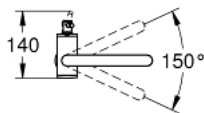

32 042 DC3 ATRIO SINGLE-LEVER BASIN MIXER 1/2" L-SIZE

PRODUCT DESCRIPTION

- Colour: supersteel
- single hole installation
- GROHE SilkMove 28 mm ceramic cartridge
- with temperature limiter
- GROHE LongLife finish
- 5.7 l/min laminar mousseur
- swivel tubular C-spout with mousseur
- stop limiter
- push-open waste set 1 1/4"
- flexible connection hoses

32 042 DC3 **ATRIO SINGLE-LEVER BASIN MIXER 1/2"**
L-SIZE

SPARE PARTS, april 2017 – now

- 1: Safety ring (Spare part-nr. 4826600M)
- 2: Laminar flow straightener (Spare part-nr. 48408000)
- 3: Sealing washer (Spare part-nr. 0128500M)
- 4: Fitting ring (Spare part-nr. 07419000)
- 5: Cartridge (Spare part-nr. 46963000)
- 6: Shank fastening assembly (Spare part-nr. 48384000)
- 7: Waste set with push-open plug (Spare part-nr. 65807DC0)