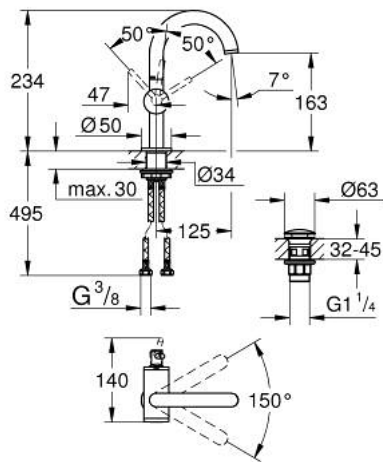

## 32 043 003 ATRIO SINGLE-LEVER BASIN MIXER 1/2" M-SIZE

### PRODUCT DESCRIPTION

- Colour: chrome
- single hole installation
- GROHE SilkMove 28 mm ceramic cartridge
- with temperature limiter
- GROHE LongLife finish
- 5.7 l/min laminar mousseur
- swivel tubular C-spout with mousseur
- stop limiter
- push-open waste set 1 1/4"
- flexible connection hoses

32 043 003 **ATRIO SINGLE-LEVER BASIN MIXER 1/2"**  
**M-SIZE**

**SPARE PARTS**, april 2017 – now

- 1: Safety ring (Spare part-nr. 4826600M)
- 2: Laminar flow straightener (Spare part-nr. 48408000)
- 3: Sealing washer (Spare part-nr. 0128500M)
- 4: Fitting ring (Spare part-nr. 07419000)
- 5: Cartridge (Spare part-nr. 46963000)
- 6: Shank fastening assembly (Spare part-nr. 48384000)
- 7: Waste set with push-open plug (Spare part-nr. 65807000)