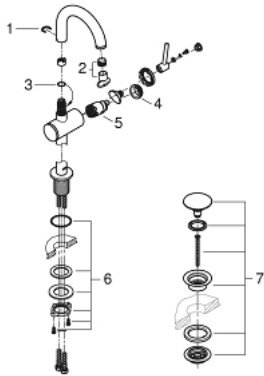

## 32 043 003 ATRIO SINGLE-LEVER BASIN MIXER 1/2" M-SIZE

### PRODUCT DESCRIPTION

- Colour: chrome
- single hole installation
- GROHE SilkMove 28 mm ceramic cartridge
- with temperature limiter
- GROHE LongLife finish
- 5.7 l/min laminar mousseur
- swivel tubular C-spout with mousseur
- stop limiter
- push-open waste set 1 1/4"
- flexible connection hoses

32 043 003 **ATRIO SINGLE-LEVER BASIN MIXER 1/2"**  
**M-SIZE**

**SPARE PARTS**, april 2017 – now

- 1: Safety ring (Spare part-nr. 4826600M)
- 2: Laminar flow straightener (Spare part-nr. 48408000)
- 3: Sealing washer (Spare part-nr. 0128500M)
- 4: Fitting ring (Spare part-nr. 07419000)
- 5: Cartridge (Spare part-nr. 46963000)
- 6: Shank fastening assembly (Spare part-nr. 48384000)
- 7: Waste set with push-open plug (Spare part-nr. 65807000)