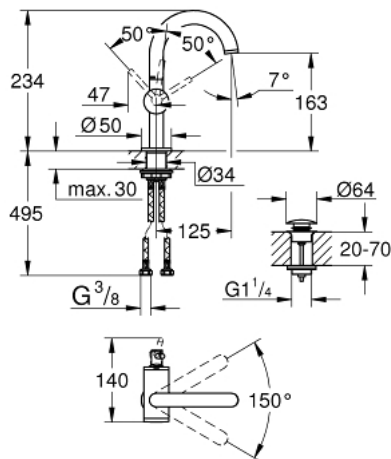

32 043 AL3 ATRIO SINGLE-LEVER BASIN MIXER 1/2" M-SIZE

PRODUCT DESCRIPTION

- Colour: brushed hard graphite
- single hole installation
- GROHE SilkMove 28 mm ceramic cartridge
- with temperature limiter
- GROHE LongLife finish
- 5.7 l/min laminar mousseur
- swivel tubular C-spout with mousseur
- stop limiter
- push-open waste set 1 1/4"
- flexible connection hoses

32 043 AL3 ATRIO SINGLE-LEVER BASIN MIXER 1/2" M-SIZE

SPARE PARTS, april 2017 – now

- 1: Safety ring (Spare part-nr. 4826600M)
- 2: Laminar flow straightener (Spare part-nr. 48408000)
- 3: Sealing washer (Spare part-nr. 0128500M)
- 4: Fitting ring (Spare part-nr. 07419000)
- 5: Cartridge (Spare part-nr. 46963000)
- 6: Shank fastening assembly (Spare part-nr. 48384000)
- 7: Waste set with push-open plug (Spare part-nr. 65807AL0)