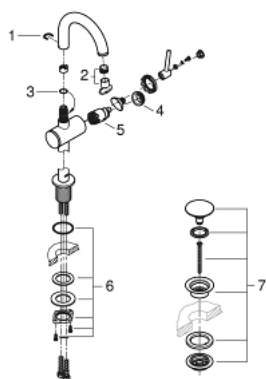

32 043 AL3 ATRIO SINGLE-LEVER BASIN MIXER 1/2" M-SIZE

PRODUCT DESCRIPTION

- Colour: brushed hard graphite
- single hole installation
- GROHE SilkMove 28 mm ceramic cartridge
- with temperature limiter
- GROHE LongLife finish
- 5.7 l/min laminar mousseur
- swivel tubular C-spout with mousseur
- stop limiter
- push-open waste set 1 1/4"
- flexible connection hoses

32 043 AL3 ATRIO SINGLE-LEVER BASIN MIXER 1/2" M-SIZE

SPARE PARTS, april 2017 – now

- 1: Safety ring (Spare part-nr. 4826600M)
- 2: Laminar flow straightener (Spare part-nr. 48408000)
- 3: Sealing washer (Spare part-nr. 0128500M)
- 4: Fitting ring (Spare part-nr. 07419000)
- 5: Cartridge (Spare part-nr. 46963000)
- 6: Shank fastening assembly (Spare part-nr. 48384000)
- 7: Waste set with push-open plug (Spare part-nr. 65807AL0)