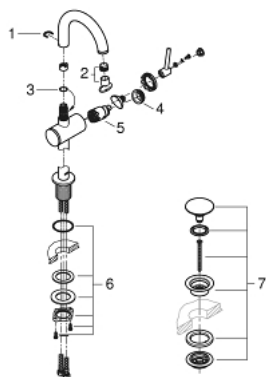

32 043 AL3 ATRIO SINGLE-LEVER BASIN MIXER 1/2" M-SIZE

PRODUCT DESCRIPTION

- Colour: brushed hard graphite
- single hole installation
- GROHE SilkMove 28 mm ceramic cartridge
- with temperature limiter
- GROHE LongLife finish
- GROHE EcoJoy 5.7 l/min laminar mousseur
- swivel tubular C-spout with mousseur
- stop limiter
- push-open waste set 1 1/4"
- flexible connection hoses

32 043 AL3 ATRIO SINGLE-LEVER BASIN MIXER 1/2" M-SIZE

SPARE PARTS, april 2017 – now

- 1: Safety ring (Spare part-nr. 4826600M)
- 2: Laminar flow straightener (Spare part-nr. 48408000)
- 3: Sealing washer (Spare part-nr. 0128500M)
- 4: Fitting ring (Spare part-nr. 07419000)
- 5: Cartridge (Spare part-nr. 46963000)
- 6: Shank fastening assembly (Spare part-nr. 48384000)
- 7: Waste set with push-open plug (Spare part-nr. 65807AL0)