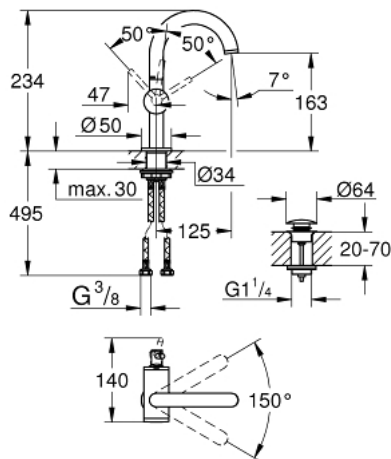

32 043 AL3 ATRIO SINGLE-LEVER BASIN MIXER 1/2" M-SIZE

PRODUCT DESCRIPTION

- Colour: brushed hard graphite
- single hole installation
- GROHE SilkMove 28 mm ceramic cartridge
- with temperature limiter
- GROHE LongLife finish
- GROHE EcoJoy 5.7 l/min laminar mousseur
- swivel tubular C-spout with mousseur
- stop limiter
- push-open waste set 1 1/4"
- flexible connection hoses

32 043 AL3 ATRIO SINGLE-LEVER BASIN MIXER 1/2" M-SIZE

SPARE PARTS, april 2017 – now

- 1: Safety ring (Spare part-nr. 4826600M)
- 2: Laminar flow straightener (Spare part-nr. 48408000)
- 3: Sealing washer (Spare part-nr. 0128500M)
- 4: Fitting ring (Spare part-nr. 07419000)
- 5: Cartridge (Spare part-nr. 46963000)
- 6: Shank fastening assembly (Spare part-nr. 48384000)
- 7: Waste set with push-open plug (Spare part-nr. 65807AL0)