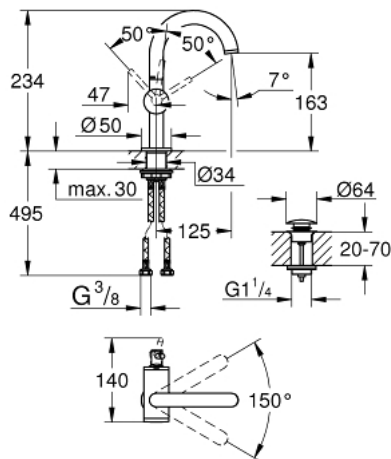

32 043 DC3 ATRIO SINGLE-LEVER BASIN MIXER 1/2" M-SIZE

PRODUCT DESCRIPTION

- Colour: supersteel
- single hole installation
- GROHE SilkMove 28 mm ceramic cartridge
- with temperature limiter
- GROHE LongLife finish
- 5.7 l/min laminar mousseur
- swivel tubular C-spout with mousseur
- stop limiter
- push-open waste set 1 1/4"
- flexible connection hoses

32 043 DC3 ATRIO SINGLE-LEVER BASIN MIXER 1/2" M-SIZE

SPARE PARTS, april 2017 – now

- 1: Safety ring (Spare part-nr. 4826600M)
- 2: Laminar flow straightener (Spare part-nr. 48408000)
- 3: Sealing washer (Spare part-nr. 0128500M)
- 4: Fitting ring (Spare part-nr. 07419000)
- 5: Cartridge (Spare part-nr. 46963000)
- 6: Shank fastening assembly (Spare part-nr. 48384000)
- 7: Waste set with push-open plug (Spare part-nr. 65807DC0)