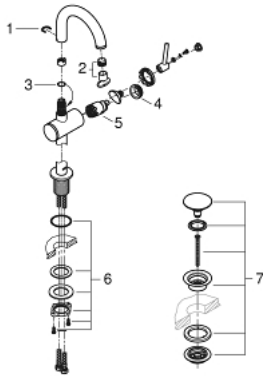

32 043 DC3 ATRIO SINGLE-LEVER BASIN MIXER 1/2" M-SIZE

PRODUCT DESCRIPTION

- Colour: supersteel
- single hole installation
- GROHE SilkMove 28 mm ceramic cartridge
- with temperature limiter
- GROHE LongLife finish
- 5.7 l/min laminar mousseur
- swivel tubular C-spout with mousseur
- stop limiter
- push-open waste set 1 1/4"
- flexible connection hoses

32 043 DC3 ATRIO SINGLE-LEVER BASIN MIXER 1/2" M-SIZE

SPARE PARTS, april 2017 – now

- 1: Safety ring (Spare part-nr. 4826600M)
- 2: Laminar flow straightener (Spare part-nr. 48408000)
- 3: Sealing washer (Spare part-nr. 0128500M)
- 4: Fitting ring (Spare part-nr. 07419000)
- 5: Cartridge (Spare part-nr. 46963000)
- 6: Shank fastening assembly (Spare part-nr. 48384000)
- 7: Waste set with push-open plug (Spare part-nr. 65807DC0)