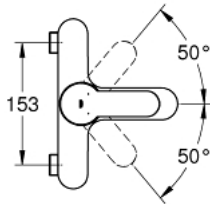

32 050 002 **EUROSTYLE COSMOPOLITAN SINGLE-LEVER BATH MIXER 3/4"**

PRODUCT DESCRIPTION

- Colour: chrome
- wall mounted
- metal lever
- GROHE SilkMove 46 mm ceramic cartridge
- GROHE LongLife finish
- adjustable flow rate limiter
- automatic diverter: bath/shower
- mousseur
- integrated non-return valves in the shower outlet 1/2"
- without straight unions
- centre distance 153 mm
- protected against backflow
- optional temperature limiter ref. no. 46 375

32 050 002 EUROSTYLE COSMOPOLITAN SINGLE-LEVER BATH MIXER 3/4"

SPARE PARTS, september 2011 – now

- 1: Lever (Spare part-nr. 46752000)
 - 2: Cap (Spare part-nr. 46427000)
 - 3: Cartridge (Spare part-nr. 46048000)
 - 4: Diverter knob (Spare part-nr. 64309000)
 - 5: Mousseur (Spare part-nr. 13941000)
 - 6: Diverter (Spare part-nr. 65655000)
 - 7: Non-return valve (Spare part-nr. 08565000)
 - 8: Screw connection (Spare part-nr. 46139000)
 - 8.1: O-ring $\varnothing 17 \times \varnothing 2$ (Spare part-nr. 0305500M)
 - 9: Straight union, lockable (Spare part-nr. 12065000)*
 - 10: Temperature limiter (Spare part-nr. 46308000)*
- * Optional accessories