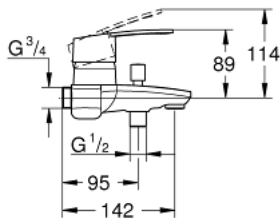

32 050 002 **EUROSTYLE COSMOPOLITAN SINGLE-LEVER BATH MIXER 3/4"**

PRODUCT DESCRIPTION

- Colour: chrome
- wall mounted
- metal lever
- GROHE SilkMove 46 mm ceramic cartridge
- GROHE LongLife finish
- adjustable flow rate limiter
- automatic diverter: bath/shower
- mousseur
- integrated non-return valves in the shower outlet 1/2"
- without straight unions
- centre distance 153 mm
- protected against backflow
- optional temperature limiter ref. no. 46 375

32 050 002 EUROSTYLE COSMOPOLITAN SINGLE-LEVER BATH MIXER 3/4"

SPARE PARTS, september 2011 – now

- 1: Lever (Spare part-nr. 46752000)
 - 2: Cap (Spare part-nr. 46427000)
 - 3: Cartridge (Spare part-nr. 46048000)
 - 4: Diverter knob (Spare part-nr. 64309000)
 - 5: Mousseur (Spare part-nr. 13941000)
 - 6: Diverter (Spare part-nr. 65655000)
 - 7: Non-return valve (Spare part-nr. 08565000)
 - 8: Screw connection (Spare part-nr. 46139000)
 - 8.1: O-ring $\varnothing 17 \times \varnothing 2$ (Spare part-nr. 0305500M)
 - 9: Straight union, lockable (Spare part-nr. 12065000)*
 - 10: Temperature limiter (Spare part-nr. 46308000)*
- * Optional accessories