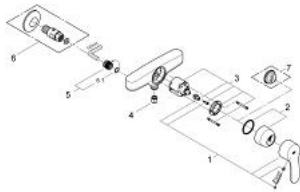

32 051 002 **EUROSTYLE COSMOPOLITAN SINGLE-LEVER SHOWER MIXER 1/2"**

PRODUCT DESCRIPTION

- Colour: chrome
- wall mounted
- metal lever
- GROHE SilkMove 46 mm ceramic cartridge
- GROHE LongLife finish
- adjustable flow rate limiter
- shower bottom outlet 1/2" with integrated non return valve
- without straight unions
- centre distance 153 mm
- protected against backflow
- optional temperature limiter ref. no. 46 375

32 051 002 EUROSTYLE COSMOPOLITAN SINGLE-LEVER SHOWER MIXER 1/2"

SPARE PARTS, september 2011 – now

- 1: Lever (Spare part-nr. 46752000)
- 2: Cap (Spare part-nr. 46427000)
- 3: Cartridge (Spare part-nr. 46048000)
- 4: Non-return valve (Spare part-nr. 08565000)
- 5: Screw connection (Spare part-nr. 46140000)
- 5.1: O-ring $\varnothing 17 \times \varnothing 2$ (Spare part-nr. 0305500M)
- 6: Straight union, lockable (Spare part-nr. 12064000)*
- 7: Temperature limiter (Spare part-nr. 46308000)*