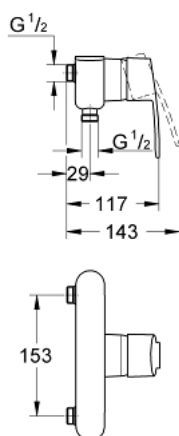

32 051 002 **EUROSTYLE COSMOPOLITAN SINGLE-LEVER SHOWER MIXER 1/2"**

PRODUCT DESCRIPTION

- Colour: chrome
- wall mounted
- metal lever
- GROHE SilkMove 46 mm ceramic cartridge
- GROHE LongLife finish
- adjustable flow rate limiter
- shower bottom outlet 1/2" with integrated non return valve
- without straight unions
- centre distance 153 mm
- protected against backflow
- optional temperature limiter ref. no. 46 375

32 051 002 EUROSTYLE COSMOPOLITAN SINGLE-LEVER SHOWER MIXER 1/2"

SPARE PARTS, september 2011 – now

- 1: Lever (Spare part-nr. 46752000)
- 2: Cap (Spare part-nr. 46427000)
- 3: Cartridge (Spare part-nr. 46048000)
- 4: Non-return valve (Spare part-nr. 08565000)
- 5: Screw connection (Spare part-nr. 46140000)
- 5.1: O-ring $\varnothing 17 \times \varnothing 2$ (Spare part-nr. 0305500M)
- 6: Straight union, lockable (Spare part-nr. 12064000)*
- 7: Temperature limiter (Spare part-nr. 46308000)*