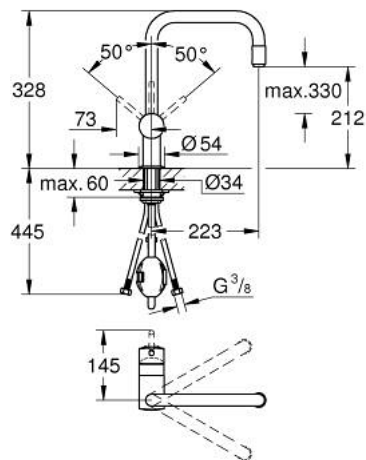

32 067 000 MINTA SINGLE-LEVER SINK MIXER 1/2"

PRODUCT DESCRIPTION

- Colour: chrome
- U-spout
- single hole installation
- GROHE LongLife finish
- GROHE SilkMove 46 mm ceramic cartridge
- Pull-Out spout for greater flexibility
- adjustable flow rate limiter
- swivel tubular spout, swivel area 360°
- integrated non-return valves
- protected against backflow
- flexible connection hoses
- rapid installation system
- maximum flow rate (at 3 bar): 10.5 l/min
- min. recommended pressure 1.0 bar

32 067 000 MINTA SINGLE-LEVER SINK MIXER 1/2"

SPARE PARTS, junij 2024 – now

- 1: Lever (Spare part-nr. 46015000)
 - 2: Cap (Spare part-nr. 46025000)
 - 3: Cartridge (Spare part-nr. 46048000)
 - 4: Pull-Out spray (Spare part-nr. 46925000)
 - 4.1: Mousseur (Spare part-nr. 13952000)
 - 4.2: Non-return valve (Spare part-nr. 08565000)
 - 5: Hose for sink mixer with pull-out dual spray or mousseur (Spare part-nr. 48293000)
 - 6: Shank mounting kit (Spare part-nr. 46345000)
 - 7: Support plate (Spare part-nr. 05334000)
 - 8: Temperature limiter (Spare part-nr. 46375000)*
- * Optional accessories