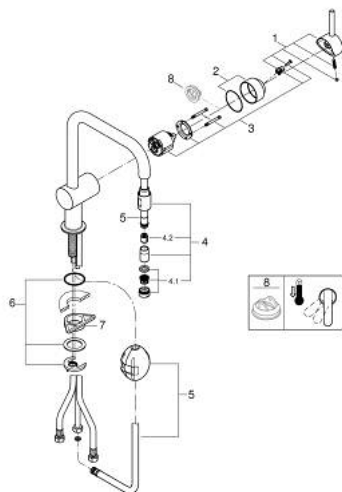

32 067 000 MINTA SINGLE-LEVER SINK MIXER 1/2"

PRODUCT DESCRIPTION

- Colour: chrome
- U-spout
- single hole installation
- GROHE LongLife finish
- GROHE SilkMove 46 mm ceramic cartridge
- Pull-Out spout for greater flexibility
- adjustable flow rate limiter
- swivel tubular spout, swivel area 360°
- integrated non-return valves
- protected against backflow
- flexible connection hoses
- rapid installation system
- maximum flow rate (at 3 bar): 10.5 l/min
- min. recommended pressure 1.0 bar

32 067 000 MINTA SINGLE-LEVER SINK MIXER 1/2"

SPARE PARTS, junij 2024 – now

- 1: Lever (Spare part-nr. 46015000)
 - 2: Cap (Spare part-nr. 46025000)
 - 3: Cartridge (Spare part-nr. 46048000)
 - 4: Pull-Out spray (Spare part-nr. 46925000)
 - 4.1: Mousseur (Spare part-nr. 13952000)
 - 4.2: Non-return valve (Spare part-nr. 08565000)
 - 5: Hose for sink mixer with pull-out dual spray or mousseur (Spare part-nr. 48293000)
 - 6: Shank mounting kit (Spare part-nr. 46345000)
 - 7: Support plate (Spare part-nr. 05334000)
 - 8: Temperature limiter (Spare part-nr. 46375000)*
- * Optional accessories