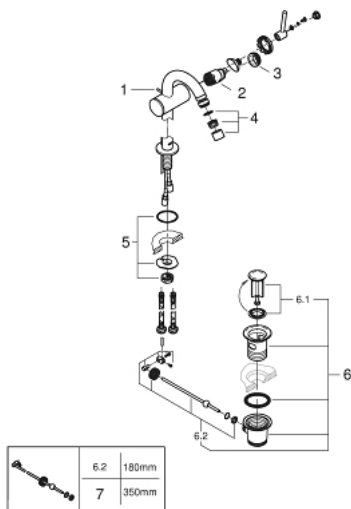

32 108 003 **ATRIO SINGLE-LEVER BIDET MIXER 1/2"**
M-SIZE

PRODUCT DESCRIPTION

- Colour: chrome
- single hole installation
- GROHE SilkMove 28 mm ceramic cartridge
- with temperature limiter
- GROHE LongLife finish
- rapid installation system
- tubular C-spout with ball-joint mousseur
- pop-up waste set 1 1/4"
- flexible connection hoses

32 108 003 **ATRIO SINGLE-LEVER BIDET MIXER 1/2"**
M-SIZE

SPARE PARTS, april 2017 – now

- 1: Pop-up rod (Spare part-nr. 65196000)
- 2: Cartridge (Spare part-nr. 46963000)
- 3: Fitting ring (Spare part-nr. 07419000)
- 4: Mousseur (Spare part-nr. 06574000)
- 5: Shank fastening assembly (Spare part-nr. 48409000)
- 6: Waste set 1 1/4" (Spare part-nr. 28910000)
- 6.1: Plug (Spare part-nr. 07182000)
- 6.2: Eccentric rod (Spare part-nr. 07052000)
- 7: Eccentric rod (Spare part-nr. 07341000)*