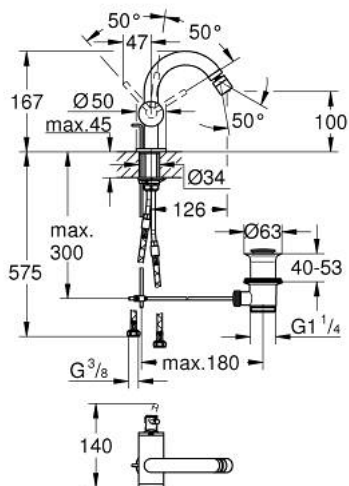

32 108 003 **ATRIO SINGLE-LEVER BIDET MIXER 1/2"**
M-SIZE

PRODUCT DESCRIPTION

- Colour: chrome
- single hole installation
- GROHE SilkMove 28 mm ceramic cartridge
- with temperature limiter
- GROHE LongLife finish
- rapid installation system
- tubular C-spout with ball-joint mousseur
- pop-up waste set 1 1/4"
- flexible connection hoses

32 108 003 **ATRIO SINGLE-LEVER BIDET MIXER 1/2"**
M-SIZE

SPARE PARTS, april 2017 – now

- 1: Pop-up rod (Spare part-nr. 65196000)
- 2: Cartridge (Spare part-nr. 46963000)
- 3: Fitting ring (Spare part-nr. 07419000)
- 4: Mousseur (Spare part-nr. 06574000)
- 5: Shank fastening assembly (Spare part-nr. 48409000)
- 6: Waste set 1 1/4" (Spare part-nr. 28910000)
- 6.1: Plug (Spare part-nr. 07182000)
- 6.2: Eccentric rod (Spare part-nr. 07052000)
- 7: Eccentric rod (Spare part-nr. 07341000)*