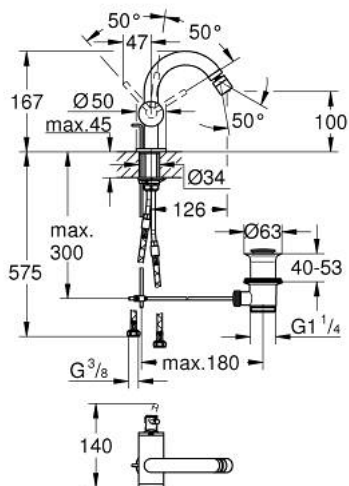

32 108 DC3 ATRIO SINGLE-LEVER BIDET MIXER 1/2" M-SIZE

PRODUCT DESCRIPTION

- Colour: supersteel
- single hole installation
- GROHE SilkMove 28 mm ceramic cartridge
- GROHE LongLife finish
- rapid installation system
- tubular C-spout with ball-joint mousseur
- pop-up waste set 1 1/4"
- flexible connection hoses

32 108 DC3 ATRIO SINGLE-LEVER BIDET MIXER 1/2" M-SIZE

SPARE PARTS, april 2017 – now

- 1: Pop-up rod (Spare part-nr. 65196EN0)
- 2: Cartridge (Spare part-nr. 46963000)
- 3: Fitting ring (Spare part-nr. 07419000)
- 4: Mousseur (Spare part-nr. 06574DC0)
- 5: Shank fastening assembly (Spare part-nr. 48409000)
- 6: Waste set 1 1/4" (Spare part-nr. 28910DC0)
- 6.1: Plug (Spare part-nr. 07182DC0)
- 6.2: Eccentric rod (Spare part-nr. 07052000)
- 7: Eccentric rod (Spare part-nr. 07341000)*