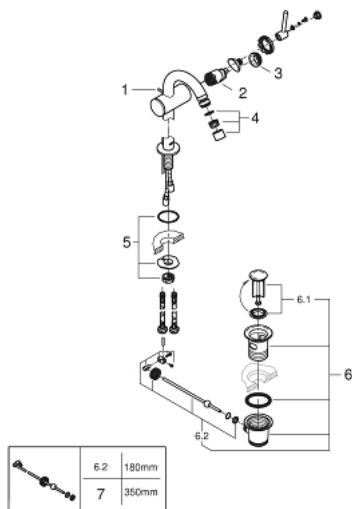

32 108 DC3 ATRIO SINGLE-LEVER BIDET MIXER 1/2" M-SIZE

PRODUCT DESCRIPTION

- Colour: supersteel
- single hole installation
- GROHE SilkMove 28 mm ceramic cartridge
- GROHE LongLife finish
- rapid installation system
- tubular C-spout with ball-joint mousseur
- pop-up waste set 1 1/4"
- flexible connection hoses

32 108 DC3 ATRIO SINGLE-LEVER BIDET MIXER 1/2" M-SIZE

SPARE PARTS, april 2017 – now

- 1: Pop-up rod (Spare part-nr. 65196EN0)
- 2: Cartridge (Spare part-nr. 46963000)
- 3: Fitting ring (Spare part-nr. 07419000)
- 4: Mousseur (Spare part-nr. 06574DC0)
- 5: Shank fastening assembly (Spare part-nr. 48409000)
- 6: Waste set 1 1/4" (Spare part-nr. 28910DC0)
- 6.1: Plug (Spare part-nr. 07182DC0)
- 6.2: Eccentric rod (Spare part-nr. 07052000)
- 7: Eccentric rod (Spare part-nr. 07341000)*