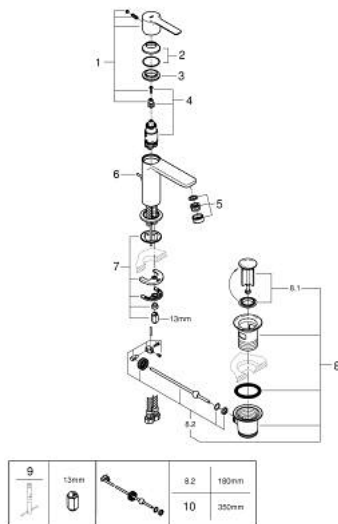

32 109 001 **LINEARE SINGLE-LEVER BASIN MIXER 1/2"**  
**XS-SIZE**

**PRODUCT DESCRIPTION**

- Colour: chrome
- single hole installation
- metal lever
- GROHE SilkMove 28 mm ceramic cartridge
- with temperature limiter
- GROHE LongLife finish
- GROHE EcoJoy - Less water, perfect flow
- maximum flow rate (at 3 bar): 5 l/min
- SpeedClean mousseur
- GROHE FastFixation Plus installation system
- pop-up waste set 1 1/4"
- flexible connection hoses
- AquaCalibrator

## 32 109 001 LINEARE SINGLE-LEVER BASIN MIXER 1/2" XS-SIZE

### SPARE PARTS, julij 2016 – now

- 1: Lever (Spare part-nr. 46980000)
- 2: Cap (Spare part-nr. 46581000)
- 3: Fitting ring (Spare part-nr. 07419000)
- 4: Cartridge (Spare part-nr. 46580000)
- 5: Mousseur (Spare part-nr. 48159000)
- 6: Pop-up rod (Spare part-nr. 46739000)
- 7: Shank mounting kit (Spare part-nr. 46645000)
- 8: Waste set 1 1/4" (Spare part-nr. 28910000)
- 8.1: Plug (Spare part-nr. 07182000)
- 8.2: Eccentric rod (Spare part-nr. 07052000)
- 9: Mounting wrench (Spare part-nr. 19017000)\*
- 10: Eccentric rod (Spare part-nr. 07341000)\*