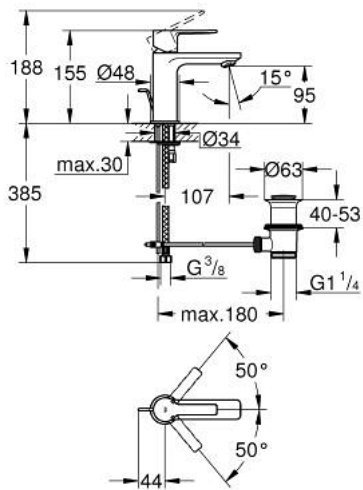

32 109 001 **LINEARE SINGLE-LEVER BASIN MIXER 1/2"**
XS-SIZE

PRODUCT DESCRIPTION

- Colour: chrome
- single hole installation
- metal lever
- GROHE SilkMove 28 mm ceramic cartridge
- with temperature limiter
- GROHE LongLife finish
- GROHE EcoJoy - Less water, perfect flow
- maximum flow rate (at 3 bar): 5 l/min
- SpeedClean mousseur
- GROHE FastFixation Plus installation system
- pop-up waste set 1 1/4"
- flexible connection hoses

32 109 001 **LINEARE SINGLE-LEVER BASIN MIXER 1/2"**
XS-SIZE

SPARE PARTS, julij 2016 – now

- 1: Lever (Spare part-nr. 46980000)
- 2: Cap (Spare part-nr. 46581000)
- 3: Fitting ring (Spare part-nr. 07419000)
- 4: Cartridge (Spare part-nr. 46580000)
- 5: Mousseur (Spare part-nr. 48159000)
- 6: Pop-up rod (Spare part-nr. 46739000)
- 7: Shank mounting kit (Spare part-nr. 46645000)
- 8: Waste set 1 1/4" (Spare part-nr. 28910000)
- 8.1: Plug (Spare part-nr. 07182000)
- 8.2: Eccentric rod (Spare part-nr. 07052000)
- 9: Mounting wrench (Spare part-nr. 19017000)*
- 10: Eccentric rod (Spare part-nr. 07341000)*