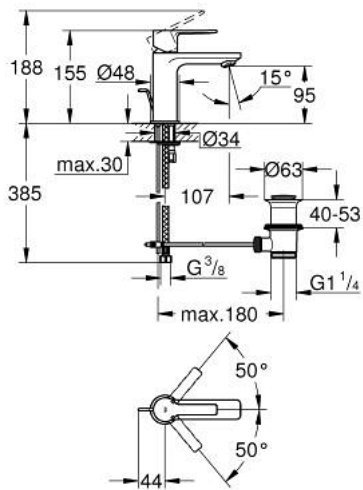

32 109 001 **LINEARE SINGLE-LEVER BASIN MIXER 1/2"**  
**XS-SIZE**

**PRODUCT DESCRIPTION**

- Colour: chrome
- single hole installation
- metal lever
- GROHE SilkMove 28 mm ceramic cartridge
- with temperature limiter
- GROHE LongLife finish
- GROHE EcoJoy - Less water, perfect flow
- maximum flow rate (at 3 bar): 5 l/min
- SpeedClean mousseur
- GROHE FastFixation Plus installation system
- pop-up waste set 1 1/4"
- flexible connection hoses
- AquaCalibrator

## 32 109 001 LINEARE SINGLE-LEVER BASIN MIXER 1/2" XS-SIZE

### SPARE PARTS, julij 2016 – now

- 1: Lever (Spare part-nr. 46980000)
- 2: Cap (Spare part-nr. 46581000)
- 3: Fitting ring (Spare part-nr. 07419000)
- 4: Cartridge (Spare part-nr. 46580000)
- 5: Mousseur (Spare part-nr. 48159000)
- 6: Pop-up rod (Spare part-nr. 46739000)
- 7: Shank mounting kit (Spare part-nr. 46645000)
- 8: Waste set 1 1/4" (Spare part-nr. 28910000)
- 8.1: Plug (Spare part-nr. 07182000)
- 8.2: Eccentric rod (Spare part-nr. 07052000)
- 9: Mounting wrench (Spare part-nr. 19017000)\*
- 10: Eccentric rod (Spare part-nr. 07341000)\*