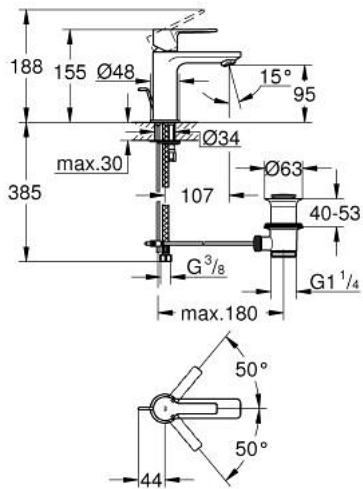

32 109 AL1 LINEARE SINGLE-LEVER BASIN MIXER 1/2" XS-SIZE

PRODUCT DESCRIPTION

- Colour: brushed hard graphite
- single hole installation
- metal lever
- GROHE SilkMove 28 mm ceramic cartridge
- with temperature limiter
- GROHE LongLife finish
- GROHE EcoJoy - Less water, perfect flow
- maximum flow rate (at 3 bar): 5 l/min
- SpeedClean mousseur
- GROHE FastFixation Plus installation system
- pop-up waste set 1 1/4"
- flexible connection hoses

32 109 AL1 LINEARE SINGLE-LEVER BASIN MIXER 1/2" XS-SIZE

SPARE PARTS, marec 2019 – now

- 1: Lever (Spare part-nr. 46980AL0)
- 2: Cap (Spare part-nr. 46581AL0)
- 3: Fitting ring (Spare part-nr. 07419000)
- 4: Cartridge (Spare part-nr. 46580000)
- 5: Mousseur (Spare part-nr. 48159AL0)
- 6: Pop-up rod (Spare part-nr. 46739AL0)
- 7: Shank mounting kit (Spare part-nr. 46645000)
- 8: Waste set 1 1/4" (Spare part-nr. 28910AL0)
- 8.1: Plug (Spare part-nr. 07182AL0)
- 8.2: Eccentric rod (Spare part-nr. 07052000)
- 9: Mounting wrench (Spare part-nr. 19017000)*
- 10: Eccentric rod (Spare part-nr. 07341000)*