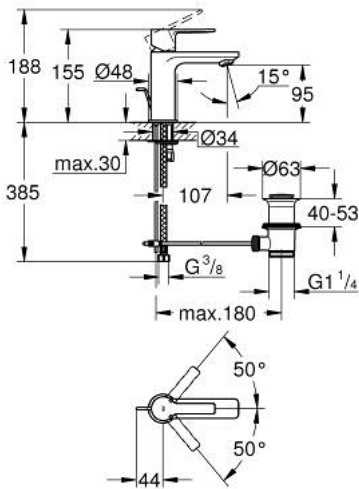

32 109 DC1 LINEARE SINGLE-LEVER BASIN MIXER 1/2" XS-SIZE

PRODUCT DESCRIPTION

- Colour: supersteel
- single hole installation
- metal lever
- GROHE SilkMove 28 mm ceramic cartridge
- with temperature limiter
- GROHE LongLife finish
- GROHE EcoJoy - Less water, perfect flow
- maximum flow rate (at 3 bar): 5 l/min
- SpeedClean mousseur
- GROHE FastFixation Plus installation system
- pop-up waste set 1 1/4"
- flexible connection hoses
- AquaCalibrator

32 109 DC1 LINEARE SINGLE-LEVER BASIN MIXER 1/2" XS-SIZE

SPARE PARTS, september 2016 – now

- 1: Lever (Spare part-nr. 46980DC0)
- 2: Cap (Spare part-nr. 46581DC0)
- 3: Fitting ring (Spare part-nr. 07419000)
- 4: Cartridge (Spare part-nr. 46580000)
- 5: Mousseur (Spare part-nr. 48159DC0)
- 6: Pop-up rod (Spare part-nr. 46739EN0)
- 7: Shank mounting kit (Spare part-nr. 46645000)
- 8: Waste set 1 1/4" (Spare part-nr. 28910DC0)
- 8.1: Plug (Spare part-nr. 07182DC0)
- 8.2: Eccentric rod (Spare part-nr. 07052000)
- 9: Mounting wrench (Spare part-nr. 19017000)*
- 10: Eccentric rod (Spare part-nr. 07341000)*