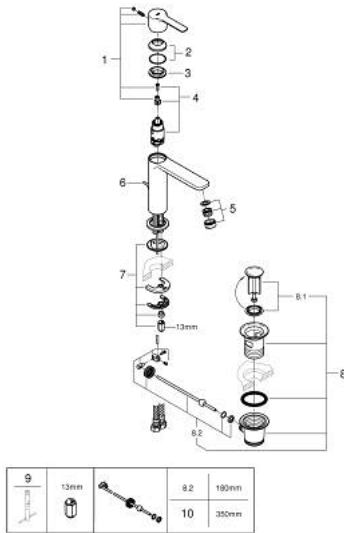

32 114 001 **LINEARE SINGLE-LEVER BASIN MIXER 1/2"**
S-SIZE

PRODUCT DESCRIPTION

- Colour: chrome
- single hole installation
- metal lever
- GROHE SilkMove 28 mm ceramic cartridge
- with temperature limiter
- GROHE LongLife finish
- GROHE EcoJoy - Less water, perfect flow
- maximum flow rate (at 3 bar): 5 l/min
- SpeedClean mousseur
- GROHE FastFixation Plus installation system
- pop-up waste set 1 1/4"
- flexible connection hoses

32 114 001 LINEARE SINGLE-LEVER BASIN MIXER 1/2" S-SIZE

SPARE PARTS, julij 2016 – now

- 1: Lever (Spare part-nr. 46980000)
- 2: Cap (Spare part-nr. 46581000)
- 3: Fitting ring (Spare part-nr. 07419000)
- 4: Cartridge (Spare part-nr. 46580000)
- 5: Mousseur (Spare part-nr. 48159000)
- 6: Pop-up rod (Spare part-nr. 46739000)
- 7: Shank mounting kit (Spare part-nr. 46645000)
- 8: Waste set 1 1/4" (Spare part-nr. 28910000)
- 8.1: Plug (Spare part-nr. 07182000)
- 8.2: Eccentric rod (Spare part-nr. 07052000)
- 9: Mounting wrench (Spare part-nr. 19017000)*
- 10: Eccentric rod (Spare part-nr. 07341000)*