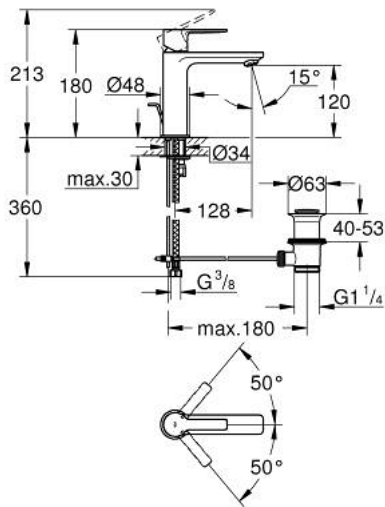

32 114 001 **LINEARE SINGLE-LEVER BASIN MIXER 1/2"**
S-SIZE

PRODUCT DESCRIPTION

- Colour: chrome
- single hole installation
- metal lever
- GROHE SilkMove 28 mm ceramic cartridge
- with temperature limiter
- GROHE LongLife finish
- GROHE EcoJoy - Less water, perfect flow
- maximum flow rate (at 3 bar): 5 l/min
- SpeedClean mousseur
- GROHE FastFixation Plus installation system
- pop-up waste set 1 1/4"
- flexible connection hoses

32 114 001 LINEARE SINGLE-LEVER BASIN MIXER 1/2" S-SIZE

SPARE PARTS, julij 2016 – now

- 1: Lever (Spare part-nr. 46980000)
- 2: Cap (Spare part-nr. 46581000)
- 3: Fitting ring (Spare part-nr. 07419000)
- 4: Cartridge (Spare part-nr. 46580000)
- 5: Mousseur (Spare part-nr. 48159000)
- 6: Pop-up rod (Spare part-nr. 46739000)
- 7: Shank mounting kit (Spare part-nr. 46645000)
- 8: Waste set 1 1/4" (Spare part-nr. 28910000)
- 8.1: Plug (Spare part-nr. 07182000)
- 8.2: Eccentric rod (Spare part-nr. 07052000)
- 9: Mounting wrench (Spare part-nr. 19017000)*
- 10: Eccentric rod (Spare part-nr. 07341000)*