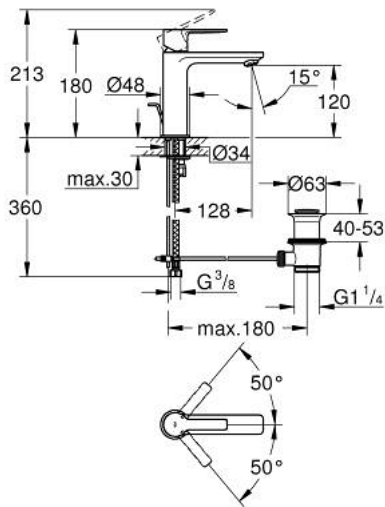

32 114 001 **LINEARE SINGLE-LEVER BASIN MIXER 1/2"**
S-SIZE

PRODUCT DESCRIPTION

- Colour: chrome
- single hole installation
- metal lever
- GROHE SilkMove 28 mm ceramic cartridge
- with temperature limiter
- GROHE LongLife finish
- GROHE EcoJoy - Less water, perfect flow
- maximum flow rate (at 3 bar): 5 l/min
- SpeedClean mousseur
- GROHE FastFixation Plus installation system
- pop-up waste set 1 1/4"
- flexible connection hoses
- AquaCalibrator

32 114 001 LINEARE SINGLE-LEVER BASIN MIXER 1/2" S-SIZE

SPARE PARTS, julij 2016 – now

- 1: Lever (Spare part-nr. 46980000)
- 2: Cap (Spare part-nr. 46581000)
- 3: Fitting ring (Spare part-nr. 07419000)
- 4: Cartridge (Spare part-nr. 46580000)
- 5: Mousseur (Spare part-nr. 48159000)
- 6: Pop-up rod (Spare part-nr. 46739000)
- 7: Shank mounting kit (Spare part-nr. 46645000)
- 8: Waste set 1 1/4" (Spare part-nr. 28910000)
- 8.1: Plug (Spare part-nr. 07182000)
- 8.2: Eccentric rod (Spare part-nr. 07052000)
- 9: Mounting wrench (Spare part-nr. 19017000)*
- 10: Eccentric rod (Spare part-nr. 07341000)*