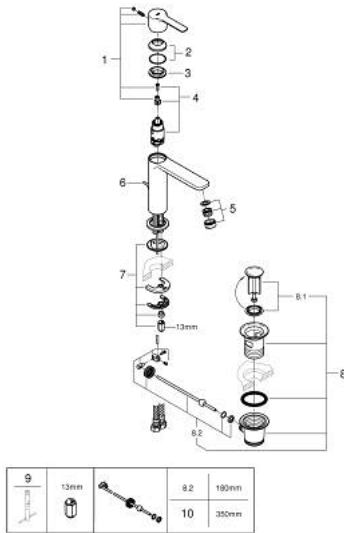

32 114 001 **LINEARE SINGLE-LEVER BASIN MIXER 1/2"**
S-SIZE

PRODUCT DESCRIPTION

- Colour: chrome
- single hole installation
- metal lever
- GROHE SilkMove 28 mm ceramic cartridge
- with temperature limiter
- GROHE LongLife finish
- GROHE EcoJoy - Less water, perfect flow
- maximum flow rate (at 3 bar): 5 l/min
- SpeedClean mousseur
- GROHE FastFixation Plus installation system
- pop-up waste set 1 1/4"
- flexible connection hoses
- AquaCalibrator

32 114 001 LINEARE SINGLE-LEVER BASIN MIXER 1/2" S-SIZE

SPARE PARTS, julij 2016 – now

- 1: Lever (Spare part-nr. 46980000)
- 2: Cap (Spare part-nr. 46581000)
- 3: Fitting ring (Spare part-nr. 07419000)
- 4: Cartridge (Spare part-nr. 46580000)
- 5: Mousseur (Spare part-nr. 48159000)
- 6: Pop-up rod (Spare part-nr. 46739000)
- 7: Shank mounting kit (Spare part-nr. 46645000)
- 8: Waste set 1 1/4" (Spare part-nr. 28910000)
- 8.1: Plug (Spare part-nr. 07182000)
- 8.2: Eccentric rod (Spare part-nr. 07052000)
- 9: Mounting wrench (Spare part-nr. 19017000)*
- 10: Eccentric rod (Spare part-nr. 07341000)*