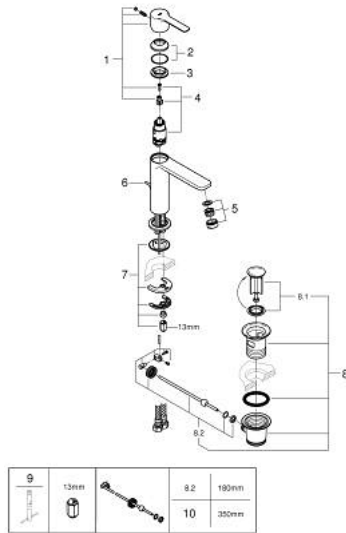

## 32 114 AL1 LINEARE SINGLE-LEVER BASIN MIXER 1/2" S-SIZE

### PRODUCT DESCRIPTION

- Colour: brushed hard graphite
- single hole installation
- metal lever
- GROHE SilkMove 28 mm ceramic cartridge
- with temperature limiter
- GROHE LongLife finish
- GROHE EcoJoy - Less water, perfect flow
- maximum flow rate (at 3 bar): 5 l/min
- SpeedClean mousseur
- GROHE FastFixation Plus installation system
- pop-up waste set 1 1/4"
- flexible connection hoses

### SPARE PARTS, marec 2019 – now

- 1: Lever (Spare part-nr. 46980AL0)
- 2: Cap (Spare part-nr. 46581AL0)
- 3: Fitting ring (Spare part-nr. 07419000)
- 4: Cartridge (Spare part-nr. 46580000)
- 5: Mousseur (Spare part-nr. 48159AL0)
- 6: Pop-up rod (Spare part-nr. 46739AL0)
- 7: Shank mounting kit (Spare part-nr. 46645000)
- 8: Waste set 1 1/4" (Spare part-nr. 28910AL0)
- 8.1: Plug (Spare part-nr. 07182AL0)
- 8.2: Eccentric rod (Spare part-nr. 07052000)
- 9: Mounting wrench (Spare part-nr. 19017000)\*
- 10: Eccentric rod (Spare part-nr. 07341000)\*