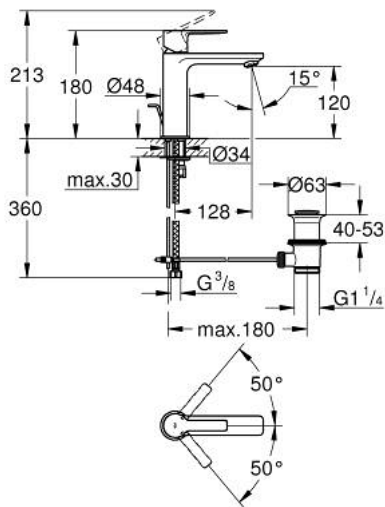

## 32 114 AL1 LINEARE SINGLE-LEVER BASIN MIXER 1/2" S-SIZE

### PRODUCT DESCRIPTION

- Colour: brushed hard graphite
- single hole installation
- metal lever
- GROHE SilkMove 28 mm ceramic cartridge
- with temperature limiter
- GROHE LongLife finish
- GROHE EcoJoy - Less water, perfect flow
- maximum flow rate (at 3 bar): 5 l/min
- SpeedClean mousseur
- GROHE FastFixation Plus installation system
- pop-up waste set 1 1/4"
- flexible connection hoses

### SPARE PARTS, marec 2019 – now

- 1: Lever (Spare part-nr. 46980AL0)
- 2: Cap (Spare part-nr. 46581AL0)
- 3: Fitting ring (Spare part-nr. 07419000)
- 4: Cartridge (Spare part-nr. 46580000)
- 5: Mousseur (Spare part-nr. 48159AL0)
- 6: Pop-up rod (Spare part-nr. 46739AL0)
- 7: Shank mounting kit (Spare part-nr. 46645000)
- 8: Waste set 1 1/4" (Spare part-nr. 28910AL0)
- 8.1: Plug (Spare part-nr. 07182AL0)
- 8.2: Eccentric rod (Spare part-nr. 07052000)
- 9: Mounting wrench (Spare part-nr. 19017000)\*
- 10: Eccentric rod (Spare part-nr. 07341000)\*