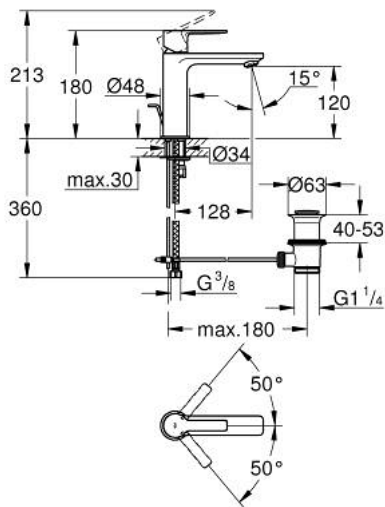

32 114 DC1 LINEARE SINGLE-LEVER BASIN MIXER 1/2" S-SIZE

PRODUCT DESCRIPTION

- Colour: supersteel
- single hole installation
- metal lever
- GROHE SilkMove 28 mm ceramic cartridge
- with temperature limiter
- GROHE LongLife finish
- GROHE EcoJoy - Less water, perfect flow
- maximum flow rate (at 3 bar): 5 l/min
- SpeedClean mousseur
- GROHE FastFixation Plus installation system
- pop-up waste set 1 1/4"
- flexible connection hoses
- AquaCalibrator

32 114 DC1 LINEARE SINGLE-LEVER BASIN MIXER 1/2" S-SIZE

SPARE PARTS, september 2016 – now

- 1: Lever (Spare part-nr. 46980DC0)
- 2: Cap (Spare part-nr. 46581DC0)
- 3: Fitting ring (Spare part-nr. 07419000)
- 4: Cartridge (Spare part-nr. 46580000)
- 5: Mousseur (Spare part-nr. 48159DC0)
- 6: Pop-up rod (Spare part-nr. 46739EN0)
- 7: Shank mounting kit (Spare part-nr. 46645000)
- 8: Waste set 1 1/4" (Spare part-nr. 28910DC0)
- 8.1: Plug (Spare part-nr. 07182DC0)
- 8.2: Eccentric rod (Spare part-nr. 07052000)
- 9: Mounting wrench (Spare part-nr. 19017000)*
- 10: Eccentric rod (Spare part-nr. 07341000)*