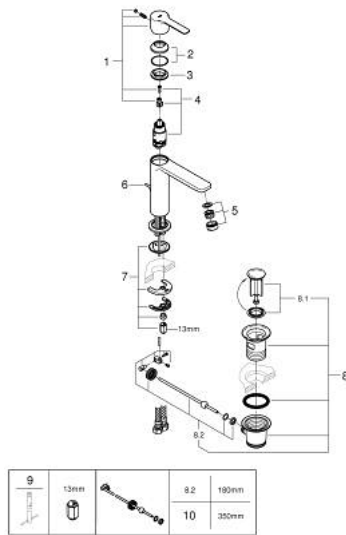

32 114 DC1 LINEARE SINGLE-LEVER BASIN MIXER 1/2" S-SIZE

PRODUCT DESCRIPTION

- Colour: supersteel
- single hole installation
- metal lever
- GROHE SilkMove 28 mm ceramic cartridge
- with temperature limiter
- GROHE LongLife finish
- GROHE EcoJoy - Less water, perfect flow
- maximum flow rate (at 3 bar): 5 l/min
- SpeedClean mousseur
- GROHE FastFixation Plus installation system
- pop-up waste set 1 1/4"
- flexible connection hoses
- AquaCalibrator

32 114 DC1 LINEARE SINGLE-LEVER BASIN MIXER 1/2" S-SIZE

SPARE PARTS, september 2016 – now

- 1: Lever (Spare part-nr. 46980DC0)
- 2: Cap (Spare part-nr. 46581DC0)
- 3: Fitting ring (Spare part-nr. 07419000)
- 4: Cartridge (Spare part-nr. 46580000)
- 5: Mousseur (Spare part-nr. 48159DC0)
- 6: Pop-up rod (Spare part-nr. 46739EN0)
- 7: Shank mounting kit (Spare part-nr. 46645000)
- 8: Waste set 1 1/4" (Spare part-nr. 28910DC0)
- 8.1: Plug (Spare part-nr. 07182DC0)
- 8.2: Eccentric rod (Spare part-nr. 07052000)
- 9: Mounting wrench (Spare part-nr. 19017000)*
- 10: Eccentric rod (Spare part-nr. 07341000)*