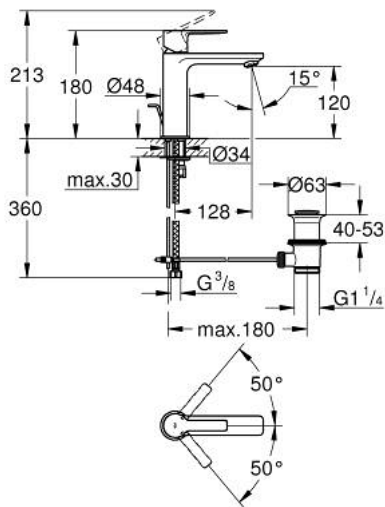

32 114 DC1 LINEARE SINGLE-LEVER BASIN MIXER 1/2" S-SIZE

PRODUCT DESCRIPTION

- Colour: supersteel
- single hole installation
- metal lever
- GROHE SilkMove 28 mm ceramic cartridge
- with temperature limiter
- GROHE LongLife finish
- GROHE EcoJoy - Less water, perfect flow
- maximum flow rate (at 3 bar): 5 l/min
- SpeedClean mousseur
- GROHE FastFixation Plus installation system
- pop-up waste set 1 1/4"
- flexible connection hoses

32 114 DC1 LINEARE SINGLE-LEVER BASIN MIXER 1/2" S-SIZE

SPARE PARTS, september 2016 – now

- 1: Lever (Spare part-nr. 46980DC0)
- 2: Cap (Spare part-nr. 46581DC0)
- 3: Fitting ring (Spare part-nr. 07419000)
- 4: Cartridge (Spare part-nr. 46580000)
- 5: Mousseur (Spare part-nr. 48159DC0)
- 6: Pop-up rod (Spare part-nr. 46739EN0)
- 7: Shank mounting kit (Spare part-nr. 46645000)
- 8: Waste set 1 1/4" (Spare part-nr. 28910DC0)
- 8.1: Plug (Spare part-nr. 07182DC0)
- 8.2: Eccentric rod (Spare part-nr. 07052000)
- 9: Mounting wrench (Spare part-nr. 19017000)*
- 10: Eccentric rod (Spare part-nr. 07341000)*