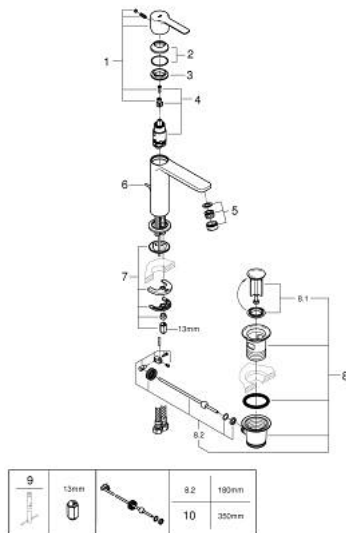

32 114 DC1 LINEARE SINGLE-LEVER BASIN MIXER 1/2" S-SIZE

PRODUCT DESCRIPTION

- Colour: supersteel
- single hole installation
- metal lever
- GROHE SilkMove 28 mm ceramic cartridge
- with temperature limiter
- GROHE LongLife finish
- GROHE EcoJoy - Less water, perfect flow
- maximum flow rate (at 3 bar): 5 l/min
- SpeedClean mousseur
- GROHE FastFixation Plus installation system
- pop-up waste set 1 1/4"
- flexible connection hoses

32 114 DC1 LINEARE SINGLE-LEVER BASIN MIXER 1/2" S-SIZE

SPARE PARTS, september 2016 – now

- 1: Lever (Spare part-nr. 46980DC0)
- 2: Cap (Spare part-nr. 46581DC0)
- 3: Fitting ring (Spare part-nr. 07419000)
- 4: Cartridge (Spare part-nr. 46580000)
- 5: Mousseur (Spare part-nr. 48159DC0)
- 6: Pop-up rod (Spare part-nr. 46739EN0)
- 7: Shank mounting kit (Spare part-nr. 46645000)
- 8: Waste set 1 1/4" (Spare part-nr. 28910DC0)
- 8.1: Plug (Spare part-nr. 07182DC0)
- 8.2: Eccentric rod (Spare part-nr. 07052000)
- 9: Mounting wrench (Spare part-nr. 19017000)*
- 10: Eccentric rod (Spare part-nr. 07341000)*