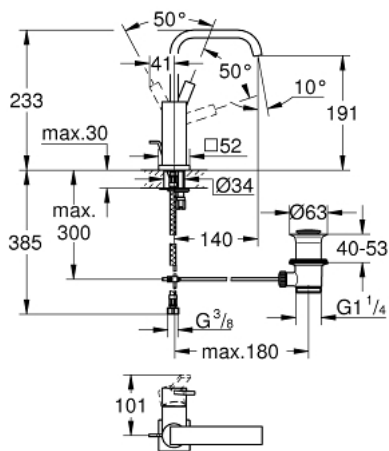

32 146 000 **ALLURE SINGLE-LEVER BASIN MIXER 1/2"**
L-SIZE

PRODUCT DESCRIPTION

- Colour: chrome
- single hole installation
- GROHE SilkMove 28 mm ceramic cartridge
- GROHE LongLife finish
- 6.0 l/min flow limiter
- rapid installation system
- mousseur
- U-spout
- pop-up waste set 1 1/4"
- flexible connection hoses

32 146 000 **ALLURE SINGLE-LEVER BASIN MIXER 1/2"**
L-SIZE

SPARE PARTS, julij 2016 – now

- 1: Lever (Spare part-nr. 46610000)
 - 2: Cap (Spare part-nr. 46581000)
 - 3: Fitting ring (Spare part-nr. 07419000)
 - 4: Cartridge (Spare part-nr. 46580000)
 - 5: Pop-up rod (Spare part-nr. 46739000)
 - 6: Shank mounting kit (Spare part-nr. 46671000)
 - 7: Waste set 1 1/4" (Spare part-nr. 28910000)
 - 7.1: Plug (Spare part-nr. 07182000)
 - 7.2: Eccentric rod (Spare part-nr. 07052000)
 - 8: Mousseur (Spare part-nr. 13220000)
 - 9: Connection hose (Spare part-nr. 46255000)
 - 10: Eccentric rod (Spare part-nr. 07341000)*
 - 11: Mounting wrench (Spare part-nr. 19017000)*
- * Optional accessories