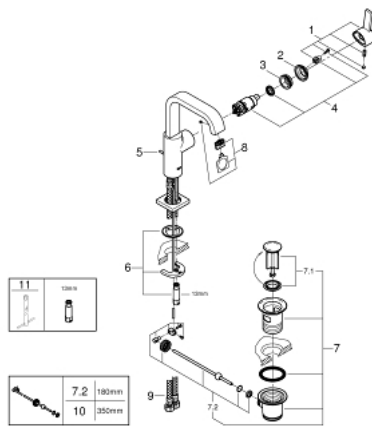

32 146 000 **ALLURE SINGLE-LEVER BASIN MIXER 1/2"**
L-SIZE

PRODUCT DESCRIPTION

- Colour: chrome
- single hole installation
- GROHE SilkMove 28 mm ceramic cartridge
- GROHE LongLife finish
- 6.0 l/min flow limiter
- rapid installation system
- mousseur
- U-spout
- pop-up waste set 1 1/4"
- flexible connection hoses

32 146 000 **ALLURE SINGLE-LEVER BASIN MIXER 1/2"**
L-SIZE

SPARE PARTS, julij 2016 – now

- 1: Lever (Spare part-nr. 46610000)
 - 2: Cap (Spare part-nr. 46581000)
 - 3: Fitting ring (Spare part-nr. 07419000)
 - 4: Cartridge (Spare part-nr. 46580000)
 - 5: Pop-up rod (Spare part-nr. 46739000)
 - 6: Shank mounting kit (Spare part-nr. 46671000)
 - 7: Waste set 1 1/4" (Spare part-nr. 28910000)
 - 7.1: Plug (Spare part-nr. 07182000)
 - 7.2: Eccentric rod (Spare part-nr. 07052000)
 - 8: Mousseur (Spare part-nr. 13220000)
 - 9: Connection hose (Spare part-nr. 46255000)
 - 10: Eccentric rod (Spare part-nr. 07341000)*
 - 11: Mounting wrench (Spare part-nr. 19017000)*
- * Optional accessories