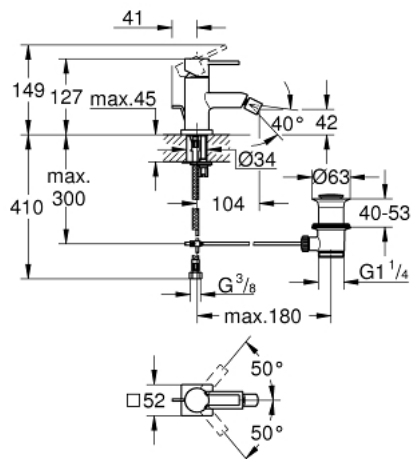

32 147 000 **ALLURE SINGLE-LEVER BIDET MIXER 1/2"**
M-SIZE

PRODUCT DESCRIPTION

- Colour: chrome
- single hole installation
- GROHE SilkMove 28 mm ceramic cartridge
- GROHE LongLife finish
- rapid installation system
- ball-joint mousseur
- pop-up waste set 1 1/4"
- flexible connection hoses

32 147 000 **ALLURE SINGLE-LEVER BIDET MIXER 1/2"**
M-SIZE

SPARE PARTS, junij 2005 – now

- 1: Lever (Spare part-nr. 46610000)
- 2: Cap (Spare part-nr. 46581000)
- 3: Fitting ring (Spare part-nr. 07419000)
- 4: Cartridge (Spare part-nr. 46580000)
- 5: Pop-up rod (Spare part-nr. 10769000)
- 6: Mousseur (Spare part-nr. 13989000)
- 7: Shank mounting kit (Spare part-nr. 46671000)
- 8: Waste set 1 1/4" (Spare part-nr. 28910000)
- 8.1: Plug (Spare part-nr. 07182000)
- 8.2: Eccentric rod (Spare part-nr. 07052000)
- 9: Mounting wrench (Spare part-nr. 19017000)*
- 10: Eccentric rod (Spare part-nr. 07341000)*