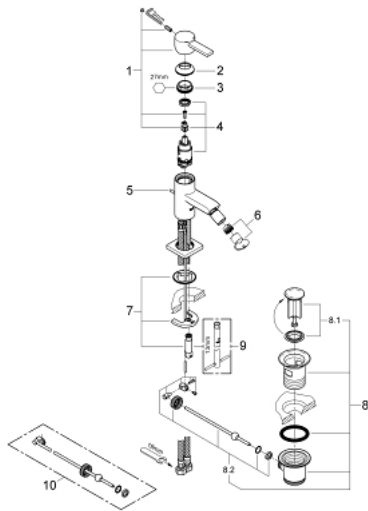

32 147 000 **ALLURE SINGLE-LEVER BIDET MIXER 1/2"**
M-SIZE

PRODUCT DESCRIPTION

- Colour: chrome
- single hole installation
- GROHE SilkMove 28 mm ceramic cartridge
- GROHE LongLife finish
- rapid installation system
- ball-joint mousseur
- pop-up waste set 1 1/4"
- flexible connection hoses

32 147 000 **ALLURE SINGLE-LEVER BIDET MIXER 1/2"**
M-SIZE

SPARE PARTS, junij 2005 – now

- 1: Lever (Spare part-nr. 46610000)
- 2: Cap (Spare part-nr. 46581000)
- 3: Fitting ring (Spare part-nr. 07419000)
- 4: Cartridge (Spare part-nr. 46580000)
- 5: Pop-up rod (Spare part-nr. 10769000)
- 6: Mousseur (Spare part-nr. 13989000)
- 7: Shank mounting kit (Spare part-nr. 46671000)
- 8: Waste set 1 1/4" (Spare part-nr. 28910000)
- 8.1: Plug (Spare part-nr. 07182000)
- 8.2: Eccentric rod (Spare part-nr. 07052000)
- 9: Mounting wrench (Spare part-nr. 19017000)*
- 10: Eccentric rod (Spare part-nr. 07341000)*