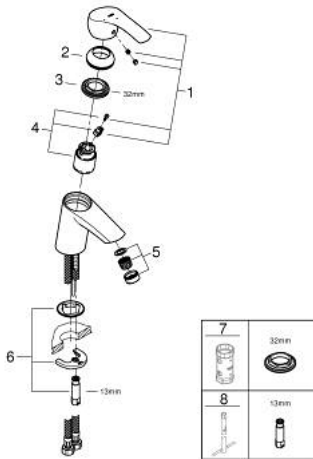

32 154 002 **EUROSMART SINGLE-LEVER BASIN MIXER 1/2"**
S-SIZE

PRODUCT DESCRIPTION

- Colour: chrome
- single hole installation
- metal lever
- GROHE SilkMove 35 mm ceramic cartridge
- EcoMode - cold water flow in mid-lever position saves energy
- adjustable flow rate limiter
- with temperature limiter
- GROHE LongLife finish
- GROHE EcoJoy - Less water, perfect flow
- maximum flow rate (at 3 bar): 5 l/min
- GROHE FastFixation rapid installation system
- smooth body
- flexible connection hoses

32 154 002 **EUROSMART SINGLE-LEVER BASIN MIXER 1/2"**
S-SIZE

SPARE PARTS, avgust 2017 – now

- 1: Lever (Spare part-nr. 46902000)
 - 2: Cap (Spare part-nr. 46492000)
 - 3: Screw coupling (Spare part-nr. 46460000)
 - 4: Cartridge (Spare part-nr. 46863000)
 - 5: Mousseur (Spare part-nr. 48159000)
 - 6: Shank mounting kit (Spare part-nr. 46671000)
 - 7: Socket spanner (Spare part-nr. 19332000)*
 - 8: Mounting wrench (Spare part-nr. 19017000)*
- * Optional accessories