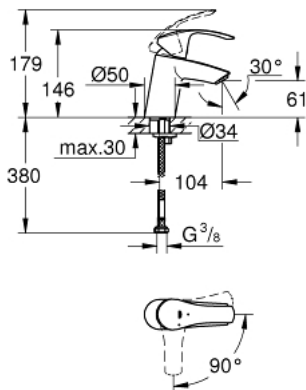

32 154 002 **EUROSMART SINGLE-LEVER BASIN MIXER 1/2"**
S-SIZE

PRODUCT DESCRIPTION

- Colour: chrome
- single hole installation
- metal lever
- GROHE SilkMove 35 mm ceramic cartridge
- EcoMode - cold water flow in mid-lever position saves energy
- adjustable flow rate limiter
- with temperature limiter
- GROHE LongLife finish
- GROHE EcoJoy - Less water, perfect flow
- maximum flow rate (at 3 bar): 5 l/min
- GROHE FastFixation rapid installation system
- smooth body
- flexible connection hoses

32 154 002 **EUROSMART SINGLE-LEVER BASIN MIXER 1/2"**
S-SIZE

SPARE PARTS, avgust 2017 – now

- 1: Lever (Spare part-nr. 46902000)
 - 2: Cap (Spare part-nr. 46492000)
 - 3: Screw coupling (Spare part-nr. 46460000)
 - 4: Cartridge (Spare part-nr. 46863000)
 - 5: Mousseur (Spare part-nr. 48159000)
 - 6: Shank mounting kit (Spare part-nr. 46671000)
 - 7: Socket spanner (Spare part-nr. 19332000)*
 - 8: Mounting wrench (Spare part-nr. 19017000)*
- * Optional accessories