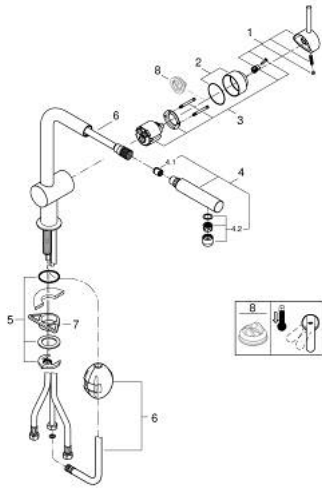

32 168 000 MINTA SINGLE-LEVER SINK MIXER 1/2"

SPARE PARTS, april 2024 – now

- 1: Lever (Spare part-nr. 46015000)
 - 2: Cap (Spare part-nr. 46025000)
 - 3: Cartridge (Spare part-nr. 46048000)
 - 4: Pull-Out spray (Spare part-nr. 46858000)
 - 4.1: Non-return valve (Spare part-nr. 08565000)
 - 4.2: Mousseur (Spare part-nr. 13967000)
 - 5: Shank mounting kit (Spare part-nr. 46345000)
 - 6: Hose for sink mixer with pull-out dual spray or mousseur (Spare part-nr. 48293000)
 - 7: Support plate (Spare part-nr. 05334000)
 - 8: Temperature limiter (Spare part-nr. 46375000)*
- * Optional accessories