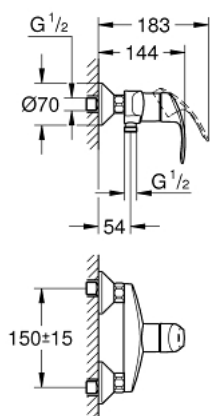

32 172 002 EUROSMART SINGLE-LEVER SHOWER MIXER 1/2"

PRODUCT DESCRIPTION

- Colour: chrome
- wall mounted
- metal lever
- GROHE SilkMove 35 mm ceramic cartridge
- FlowControl Lever with override stop
- with temperature limiter
- GROHE LongLife finish
- adjustable flow rate limiter
- shower bottom outlet 1/2" with integrated non return valve
- S-unions
- metal wall escutcheons
- protected against backflow

32 172 002 EUROSMART SINGLE-LEVER SHOWER MIXER 1/2"

SPARE PARTS, oktober 2013 – now

- 1: Lever (Spare part-nr. 46898000)
- 2: Cap (Spare part-nr. 46899000)
- 3: Cartridge (Spare part-nr. 46589000)
- 4: Screw connection 1/2" (Spare part-nr. 45044000)
- 5: S-union (Spare part-nr. 12075000)
- 5.1: Seal (Spare part-nr. 0138600M)
- 5.2: Escutcheon (Spare part-nr. 0221000M)
- 6: Non-return valve (Spare part-nr. 48276000)
- 7: Extension 3/4", 20 mm (Spare part-nr. 0713000M)*
- 8: Socket spanner (Spare part-nr. 19332000)*
- 9: Special spanner (Spare part-nr. 19377000)*