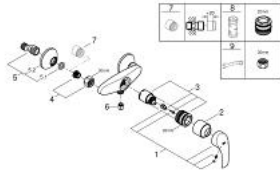

32 172 002 EUROSMART SINGLE-LEVER SHOWER MIXER 1/2"

PRODUCT DESCRIPTION

- Colour: chrome
- wall mounted
- metal lever
- GROHE SilkMove 35 mm ceramic cartridge
- FlowControl Lever with override stop
- with temperature limiter
- GROHE LongLife finish
- adjustable flow rate limiter
- shower bottom outlet 1/2" with integrated non return valve
- S-unions
- metal wall escutcheons
- protected against backflow

32 172 002 EUROSMART SINGLE-LEVER SHOWER MIXER 1/2"

SPARE PARTS, oktober 2013 – now

- 1: Lever (Spare part-nr. 46898000)
- 2: Cap (Spare part-nr. 46899000)
- 3: Cartridge (Spare part-nr. 46589000)
- 4: Screw connection 1/2" (Spare part-nr. 45044000)
- 5: S-union (Spare part-nr. 12075000)
- 5.1: Seal (Spare part-nr. 0138600M)
- 5.2: Escutcheon (Spare part-nr. 0221000M)
- 6: Non-return valve (Spare part-nr. 48276000)
- 7: Extension 3/4", 20 mm (Spare part-nr. 0713000M)*
- 8: Socket spanner (Spare part-nr. 19332000)*
- 9: Special spanner (Spare part-nr. 19377000)*