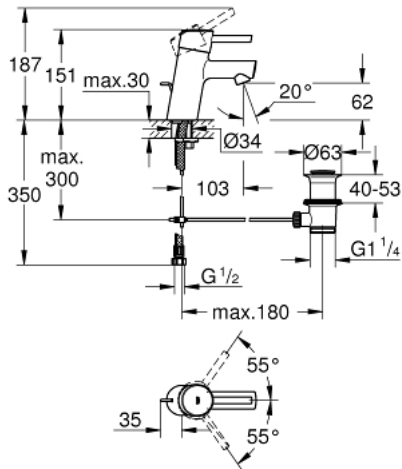

32 202 10L **CONCETTO SINGLE-LEVER BASIN MIXER 1/2"**
S-SIZE

PRODUCT DESCRIPTION

- Colour: chrome
- single hole installation
- metal lever
- GROHE SilkMove 35 mm ceramic cartridge
- GROHE LongLife finish
- GROHE FastFixation installation system
- mousseur
- pop-up waste set 1 1/4"
- flexible connection hoses
- optional temperature limiter ref. no. 46 375
- min. recommended pressure 0.2 bar

32 202 10L **CONCETTO SINGLE-LEVER BASIN MIXER 1/2"** **S-SIZE**

SPARE PARTS, maj 2020 – now

- 1: Lever (Spare part-nr. 46755000)
 - 2: Screw coupling (Spare part-nr. 46460000)
 - 3: Cartridge (Spare part-nr. 46374000)
 - 4: Pop-up rod (Spare part-nr. 46739000)
 - 5: Flow straightener (Spare part-nr. 46724000)
 - 6: Shank mounting kit (Spare part-nr. 46671000)
 - 7: Waste set 1 1/4" (Spare part-nr. 28910000)
 - 7.1: Plug (Spare part-nr. 07182000)
 - 7.2: Eccentric rod (Spare part-nr. 07052000)
 - 8: Temperature limiter (Spare part-nr. 46375000)*
 - 9: Socket spanner (Spare part-nr. 19332000)*
 - 10: Eccentric rod (Spare part-nr. 07341000)*
 - 11: Mounting wrench (Spare part-nr. 19017000)*
- * Optional accessories