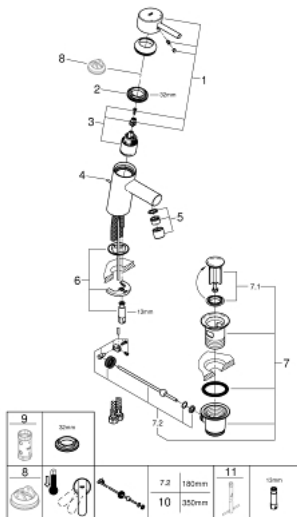

32 202 10L **CONCETTO SINGLE-LEVER BASIN MIXER 1/2"**
S-SIZE

PRODUCT DESCRIPTION

- Colour: chrome
- single hole installation
- metal lever
- GROHE SilkMove 35 mm ceramic cartridge
- GROHE LongLife finish
- GROHE FastFixation installation system
- mousseur
- pop-up waste set 1 1/4"
- flexible connection hoses
- optional temperature limiter ref. no. 46 375
- min. recommended pressure 0.2 bar

32 202 10L **CONCETTO SINGLE-LEVER BASIN MIXER 1/2"** **S-SIZE**

SPARE PARTS, maj 2020 – now

- 1: Lever (Spare part-nr. 46755000)
 - 2: Screw coupling (Spare part-nr. 46460000)
 - 3: Cartridge (Spare part-nr. 46374000)
 - 4: Pop-up rod (Spare part-nr. 46739000)
 - 5: Flow straightener (Spare part-nr. 46724000)
 - 6: Shank mounting kit (Spare part-nr. 46671000)
 - 7: Waste set 1 1/4" (Spare part-nr. 28910000)
 - 7.1: Plug (Spare part-nr. 07182000)
 - 7.2: Eccentric rod (Spare part-nr. 07052000)
 - 8: Temperature limiter (Spare part-nr. 46375000)*
 - 9: Socket spanner (Spare part-nr. 19332000)*
 - 10: Eccentric rod (Spare part-nr. 07341000)*
 - 11: Mounting wrench (Spare part-nr. 19017000)*
- * Optional accessories