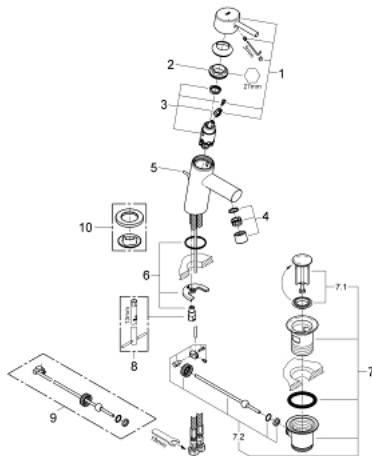

32 204 001 **CONCETTO SINGLE-LEVER BASIN MIXER 1/2"**
S-SIZE

PRODUCT DESCRIPTION

- Colour: chrome
- single hole installation
- metal lever
- GROHE SilkMove 28 mm ceramic cartridge
- with temperature limiter
- GROHE LongLife finish
- maximum flow rate (at 3 bar): 10 l/min
- GROHE FastFixation installation system with centering support
- mousseur
- pop-up waste set 1 1/4"
- flexible connection hoses
- noise classification I in accordance with DIN 4109

32 204 001 **CONCETTO SINGLE-LEVER BASIN MIXER 1/2"**
S-SIZE

SPARE PARTS, april 2010 – now

- 1: Lever (Spare part-nr. 46753000)
- 2: Fitting ring (Spare part-nr. 46715000)
- 3: Cartridge (Spare part-nr. 46580000)
- 4: Mousseur (Spare part-nr. 06574000)
- 5: Pop-up rod (Spare part-nr. 46739000)
- 6: Shank mounting kit (Spare part-nr. 46249000)
- 7: Waste set 1 1/4" (Spare part-nr. 28910000)
- 7.1: Plug (Spare part-nr. 07182000)
- 7.2: Eccentric rod (Spare part-nr. 07052000)
- 8: Mounting wrench (Spare part-nr. 19017000)*
- 9: Eccentric rod (Spare part-nr. 07341000)*
- 10: Base plate (Spare part-nr. 48165000)*