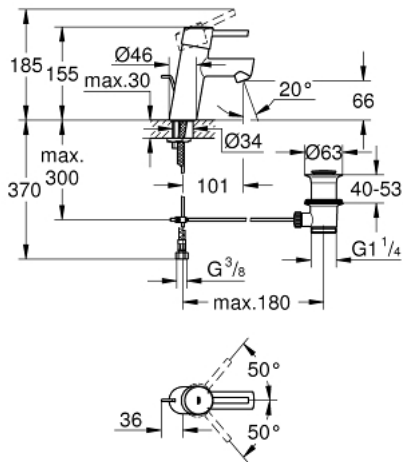

32 204 001 **CONCETTO SINGLE-LEVER BASIN MIXER 1/2"**
S-SIZE

PRODUCT DESCRIPTION

- Colour: chrome
- single hole installation
- metal lever
- GROHE SilkMove 28 mm ceramic cartridge
- with temperature limiter
- GROHE LongLife finish
- maximum flow rate (at 3 bar): 10 l/min
- GROHE FastFixation installation system with centering support
- mousseur
- pop-up waste set 1 1/4"
- flexible connection hoses
- noise classification I in accordance with DIN 4109

32 204 001 **CONCETTO SINGLE-LEVER BASIN MIXER 1/2"**
S-SIZE

SPARE PARTS, april 2010 – now

- 1: Lever (Spare part-nr. 46753000)
- 2: Fitting ring (Spare part-nr. 46715000)
- 3: Cartridge (Spare part-nr. 46580000)
- 4: Mousseur (Spare part-nr. 06574000)
- 5: Pop-up rod (Spare part-nr. 46739000)
- 6: Shank mounting kit (Spare part-nr. 46249000)
- 7: Waste set 1 1/4" (Spare part-nr. 28910000)
- 7.1: Plug (Spare part-nr. 07182000)
- 7.2: Eccentric rod (Spare part-nr. 07052000)
- 8: Mounting wrench (Spare part-nr. 19017000)*
- 9: Eccentric rod (Spare part-nr. 07341000)*
- 10: Base plate (Spare part-nr. 48165000)*