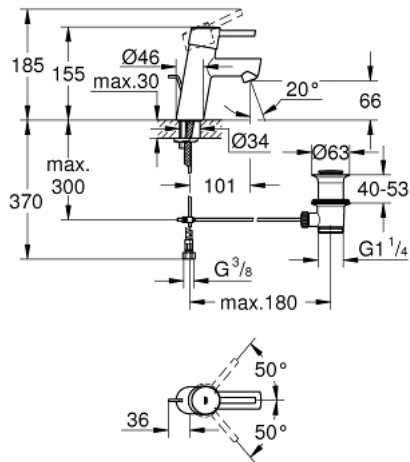

32 204 10E **CONCETTO SINGLE-LEVER BASIN MIXER 1/2"** **S-SIZE**

PRODUCT DESCRIPTION

- Colour: chrome
- single hole installation
- metal lever
- GROHE SilkMove 28 mm ceramic cartridge
- temperature limiter
- GROHE LongLife finish
- GROHE EcoJoy - Less water, perfect flow
- maximum flow rate (at 3 bar): 5 l/min
- SpeedClean mousseur
- GROHE FastFixation installation system with centering support
- pop-up waste set 1 1/4"
- flexible connection hoses
- noise classification I in accordance with DIN 4109

32 204 10E **CONCETTO SINGLE-LEVER BASIN MIXER 1/2"**
S-SIZE

SPARE PARTS, april 2010 – now

- 1: Lever (Spare part-nr. 46753000)
- 2: Fitting ring (Spare part-nr. 46715000)
- 3: Cartridge (Spare part-nr. 46580000)
- 4: Mousseur (Spare part-nr. 13935000)
- 5: Pop-up rod (Spare part-nr. 46739000)
- 6: Shank mounting kit (Spare part-nr. 46249000)
- 7: Waste set 1 1/4" (Spare part-nr. 28910000)
- 7.1: Plug (Spare part-nr. 07182000)
- 7.2: Eccentric rod (Spare part-nr. 07052000)
- 8: Mounting wrench (Spare part-nr. 19017000)*
- 9: Eccentric rod (Spare part-nr. 07341000)*
- 10: Base plate (Spare part-nr. 48165000)*