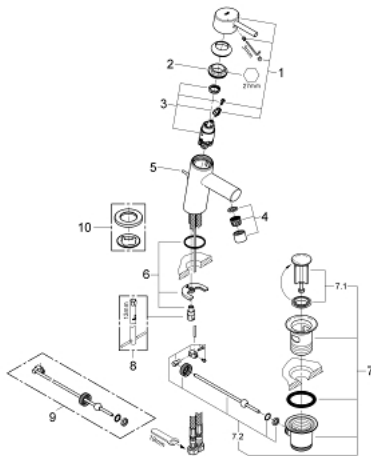

32 204 10E **CONCETTO SINGLE-LEVER BASIN MIXER 1/2"** **S-SIZE**

PRODUCT DESCRIPTION

- Colour: chrome
- single hole installation
- metal lever
- GROHE SilkMove 28 mm ceramic cartridge
- temperature limiter
- GROHE LongLife finish
- GROHE EcoJoy - Less water, perfect flow
- maximum flow rate (at 3 bar): 5 l/min
- SpeedClean mousseur
- GROHE FastFixation installation system with centering support
- pop-up waste set 1 1/4"
- flexible connection hoses
- noise classification I in accordance with DIN 4109

32 204 10E **CONCETTO SINGLE-LEVER BASIN MIXER 1/2"**
S-SIZE

SPARE PARTS, april 2010 – now

- 1: Lever (Spare part-nr. 46753000)
- 2: Fitting ring (Spare part-nr. 46715000)
- 3: Cartridge (Spare part-nr. 46580000)
- 4: Mousseur (Spare part-nr. 13935000)
- 5: Pop-up rod (Spare part-nr. 46739000)
- 6: Shank mounting kit (Spare part-nr. 46249000)
- 7: Waste set 1 1/4" (Spare part-nr. 28910000)
- 7.1: Plug (Spare part-nr. 07182000)
- 7.2: Eccentric rod (Spare part-nr. 07052000)
- 8: Mounting wrench (Spare part-nr. 19017000)*
- 9: Eccentric rod (Spare part-nr. 07341000)*
- 10: Base plate (Spare part-nr. 48165000)*