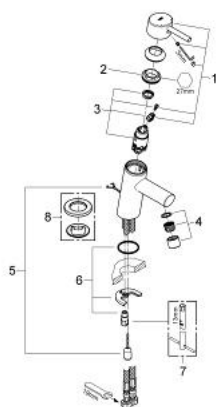

32 206 10E **CONCETTO SINGLE-LEVER BASIN MIXER 1/2"**
S-SIZE

PRODUCT DESCRIPTION

- Colour: chrome
- single hole installation
- metal lever
- GROHE SilkMove 28 mm ceramic cartridge
- with temperature limiter
- GROHE LongLife finish
- GROHE EcoJoy - Less water, perfect flow
- maximum flow rate (at 3 bar): 5 l/min
- GROHE FastFixation installation system with centering support
- mousseur
- retractable chain
- flexible connection hoses
- noise classification I in accordance with DIN 4109

32 206 10E **CONCETTO SINGLE-LEVER BASIN MIXER 1/2"**
S-SIZE

SPARE PARTS, november 2010 – now

- 1: Lever (Spare part-nr. 46753000)
 - 2: Fitting ring (Spare part-nr. 46715000)
 - 3: Cartridge (Spare part-nr. 46580000)
 - 4: Mousseur (Spare part-nr. 13935000)
 - 5: Chain (Spare part-nr. 06815000)
 - 6: Shank mounting kit (Spare part-nr. 46249000)
 - 7: Mounting wrench (Spare part-nr. 19017000)*
 - 8: Base plate (Spare part-nr. 48165000)*
- * Optional accessories