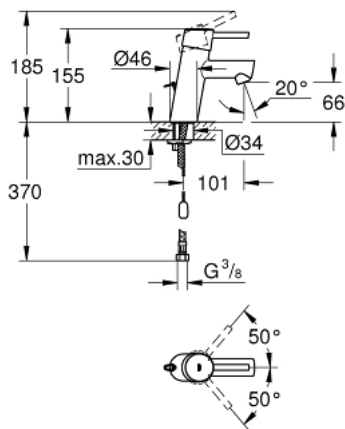

32 206 10E **CONCETTO SINGLE-LEVER BASIN MIXER 1/2"**
S-SIZE

PRODUCT DESCRIPTION

- Colour: chrome
- single hole installation
- metal lever
- GROHE SilkMove 28 mm ceramic cartridge
- with temperature limiter
- GROHE LongLife finish
- GROHE EcoJoy - Less water, perfect flow
- maximum flow rate (at 3 bar): 5 l/min
- GROHE FastFixation installation system with centering support
- mousseur
- retractable chain
- flexible connection hoses
- noise classification I in accordance with DIN 4109

32 206 10E **CONCETTO SINGLE-LEVER BASIN MIXER 1/2"**
S-SIZE

SPARE PARTS, november 2010 – now

- 1: Lever (Spare part-nr. 46753000)
 - 2: Fitting ring (Spare part-nr. 46715000)
 - 3: Cartridge (Spare part-nr. 46580000)
 - 4: Mousseur (Spare part-nr. 13935000)
 - 5: Chain (Spare part-nr. 06815000)
 - 6: Shank mounting kit (Spare part-nr. 46249000)
 - 7: Mounting wrench (Spare part-nr. 19017000)*
 - 8: Base plate (Spare part-nr. 48165000)*
- * Optional accessories