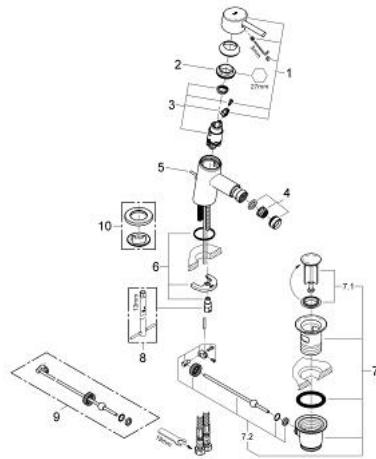

### 32 208 001 **CONCETTO SINGLE-LEVER BIDET MIXER 1/2" S-SIZE**

#### PRODUCT DESCRIPTION

- Colour: chrome
- single hole installation
- metal lever
- GROHE SilkMove 28 mm ceramic cartridge
- with temperature limiter
- GROHE LongLife finish
- GROHE FastFixation installation system with centering support
- ball-joint mousseur
- pop-up waste set 1 1/4"
- flexible connection hoses
- noise classification I in accordance with DIN 4109

## 32 208 001 **CONCETTO SINGLE-LEVER BIDET MIXER 1/2" S-SIZE**

### **SPARE PARTS**, april 2010 – now

- 1: Lever (Spare part-nr. 46753000)
- 2: Fitting ring (Spare part-nr. 46715000)
- 3: Cartridge (Spare part-nr. 46580000)
- 4: Mousseur (Spare part-nr. 13929000)
- 5: Pop-up rod (Spare part-nr. 46739000)
- 6: Shank mounting kit (Spare part-nr. 46249000)
- 7: Waste set 1 1/4" (Spare part-nr. 28910000)
- 7.1: Plug (Spare part-nr. 07182000)
- 7.2: Eccentric rod (Spare part-nr. 07052000)
- 8: Mounting wrench (Spare part-nr. 19017000)\*
- 9: Eccentric rod (Spare part-nr. 07341000)\*
- 10: Base plate (Spare part-nr. 48165000)\*