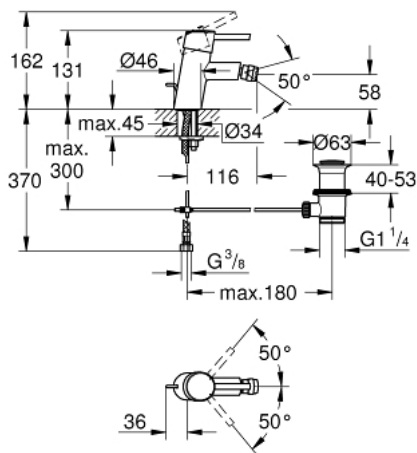

### 32 208 001 **CONCETTO SINGLE-LEVER BIDET MIXER 1/2" S-SIZE**

#### PRODUCT DESCRIPTION

- Colour: chrome
- single hole installation
- metal lever
- GROHE SilkMove 28 mm ceramic cartridge
- with temperature limiter
- GROHE LongLife finish
- GROHE FastFixation installation system with centering support
- ball-joint mousseur
- pop-up waste set 1 1/4"
- flexible connection hoses
- noise classification I in accordance with DIN 4109

## 32 208 001 **CONCETTO SINGLE-LEVER BIDET MIXER 1/2" S-SIZE**

### **SPARE PARTS**, april 2010 – now

- 1: Lever (Spare part-nr. 46753000)
- 2: Fitting ring (Spare part-nr. 46715000)
- 3: Cartridge (Spare part-nr. 46580000)
- 4: Mousseur (Spare part-nr. 13929000)
- 5: Pop-up rod (Spare part-nr. 46739000)
- 6: Shank mounting kit (Spare part-nr. 46249000)
- 7: Waste set 1 1/4" (Spare part-nr. 28910000)
- 7.1: Plug (Spare part-nr. 07182000)
- 7.2: Eccentric rod (Spare part-nr. 07052000)
- 8: Mounting wrench (Spare part-nr. 19017000)\*
- 9: Eccentric rod (Spare part-nr. 07341000)\*
- 10: Base plate (Spare part-nr. 48165000)\*