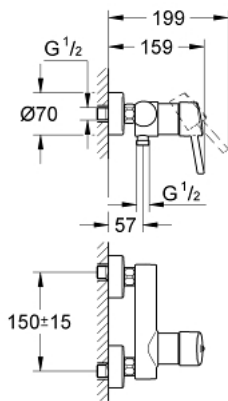

## 32 210 001 **CONCETTO SINGLE-LEVER SHOWER MIXER 1/2"**

### PRODUCT DESCRIPTION

- Colour: chrome
- wall mounted
- metal lever
- GROHE SilkMove 46 mm ceramic cartridge
- GROHE LongLife finish
- adjustable flow rate limiter
- shower bottom outlet 1/2" with integrated non return valve
- S-unions
- protected against backflow
- optional temperature limiter ref. no. 46 308
- min. recommended pressure 1.0 bar
- noise classification I in accordance with DIN 4109

### **SPARE PARTS**, april 2010 – now

- 1: Lever (Spare part-nr. 46723000)
  - 2: Cap (Spare part-nr. 46578000)
  - 3: Cartridge (Spare part-nr. 46048000)
  - 4: Non-return valve (Spare part-nr. 08565000)
  - 5: Screw connection 1/2" (Spare part-nr. 45044000)
  - 6: S-union (Spare part-nr. 12662000)
  - 7: Temperature limiter (Spare part-nr. 46375000)\*
  - 8: Special spanner (Spare part-nr. 19377000)\*
  - 9: Extension 3/4", 20 mm (Spare part-nr. 0713000M)\*
- \* Optional accessories