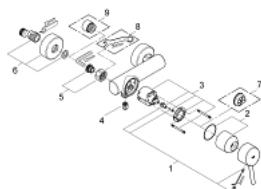

## 32 210 001 **CONCETTO SINGLE-LEVER SHOWER MIXER 1/2"**

### PRODUCT DESCRIPTION

- Colour: chrome
- wall mounted
- metal lever
- GROHE SilkMove 46 mm ceramic cartridge
- GROHE LongLife finish
- adjustable flow rate limiter
- shower bottom outlet 1/2" with integrated non return valve
- S-unions
- protected against backflow
- optional temperature limiter ref. no. 46 308
- min. recommended pressure 1.0 bar
- noise classification I in accordance with DIN 4109

### **SPARE PARTS**, april 2010 – now

- 1: Lever (Spare part-nr. 46723000)
  - 2: Cap (Spare part-nr. 46578000)
  - 3: Cartridge (Spare part-nr. 46048000)
  - 4: Non-return valve (Spare part-nr. 08565000)
  - 5: Screw connection 1/2" (Spare part-nr. 45044000)
  - 6: S-union (Spare part-nr. 12662000)
  - 7: Temperature limiter (Spare part-nr. 46375000)\*
  - 8: Special spanner (Spare part-nr. 19377000)\*
  - 9: Extension 3/4", 20 mm (Spare part-nr. 0713000M)\*
- \* Optional accessories