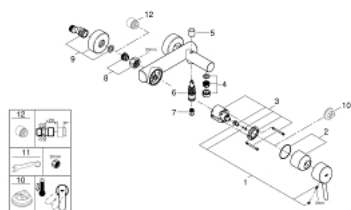

32 211 001 **CONCETTO SINGLE-LEVER BATH MIXER 1/2"**

PRODUCT DESCRIPTION

- Colour: chrome
- wall mounted
- metal lever
- GROHE SilkMove 46 mm ceramic cartridge
- GROHE LongLife finish
- adjustable flow rate limiter
- automatic diverter: bath/shower
- mousseur
- integrated non-return valve in the shower outlet 1/2"
- S-unions
- protected against backflow
- optional temperature limiter ref. no. 46 308
- min. recommended pressure 1.0 bar
- noise classification I in accordance with DIN 4109

32 211 001 **CONCETTO SINGLE-LEVER BATH MIXER 1/2"**

SPARE PARTS, april 2010 – now

- 1: Lever (Spare part-nr. 46723000)
- 2: Cap (Spare part-nr. 46578000)
- 3: Cartridge (Spare part-nr. 46048000)
- 4: Mousseur (Spare part-nr. 13952000)
- 5: Diverter knob (Spare part-nr. 64309000)
- 6: Diverter (Spare part-nr. 65655000)
- 7: Non-return valve (Spare part-nr. 08565000)
- 8: Screw connection 1/2" (Spare part-nr. 45044000)
- 9: S-union (Spare part-nr. 12662000)
- 10: Temperature limiter (Spare part-nr. 46375000)*
- 11: Special spanner (Spare part-nr. 19377000)*
- 12: Extension 3/4", 20 mm (Spare part-nr. 0713000M)*