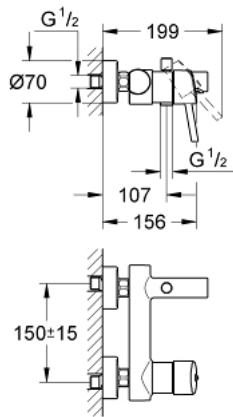

32 211 001 **CONCETTO SINGLE-LEVER BATH MIXER 1/2"**

PRODUCT DESCRIPTION

- Colour: chrome
- wall mounted
- metal lever
- GROHE SilkMove 46 mm ceramic cartridge
- GROHE LongLife finish
- adjustable flow rate limiter
- automatic diverter: bath/shower
- mousseur
- integrated non-return valve in the shower outlet 1/2"
- S-unions
- protected against backflow
- optional temperature limiter ref. no. 46 308
- min. recommended pressure 1.0 bar
- noise classification I in accordance with DIN 4109

32 211 001 **CONCETTO SINGLE-LEVER BATH MIXER 1/2"**

SPARE PARTS, april 2010 – now

- 1: Lever (Spare part-nr. 46723000)
- 2: Cap (Spare part-nr. 46578000)
- 3: Cartridge (Spare part-nr. 46048000)
- 4: Mousseur (Spare part-nr. 13952000)
- 5: Diverter knob (Spare part-nr. 64309000)
- 6: Diverter (Spare part-nr. 65655000)
- 7: Non-return valve (Spare part-nr. 08565000)
- 8: Screw connection 1/2" (Spare part-nr. 45044000)
- 9: S-union (Spare part-nr. 12662000)
- 10: Temperature limiter (Spare part-nr. 46375000)*
- 11: Special spanner (Spare part-nr. 19377000)*
- 12: Extension 3/4", 20 mm (Spare part-nr. 0713000M)*