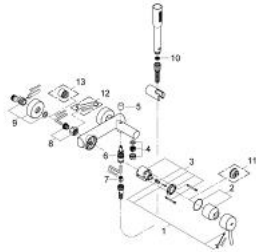

32 212 001 **CONCETTO SINGLE-LEVER BATH MIXER 1/2"**

PRODUCT DESCRIPTION

- Colour: chrome
- wall mounted
- metal lever
- GROHE SilkMove 46 mm ceramic cartridge
- GROHE LongLife finish
- adjustable flow rate limiter
- automatic diverter: bath/shower
- mousseur
- integrated non-return valve in the shower outlet 1/2"
- S-unions
- protected against backflow
- optional temperature limiter ref. no. 46 308
- noise classification I in accordance with DIN 4109
- with shower set
- consisting of:
 - Euphoria Cosmopolitan hand shower (27 400)
 - wall shower holder (27 056)
 - Relaxflex hose 1500 mm 1/2" x 1/2" (28 151)

32 212 001 **CONCETTO SINGLE-LEVER BATH MIXER 1/2"**

SPARE PARTS, april 2010 – now

- 1: Lever (Spare part-nr. 46723000)
- 2: Cap (Spare part-nr. 46578000)
- 3: Cartridge (Spare part-nr. 46048000)
- 4: Mousseur (Spare part-nr. 13952000)
- 5: Diverter knob (Spare part-nr. 64309000)
- 6: Diverter (Spare part-nr. 65655000)
- 7: Non-return valve (Spare part-nr. 08565000)
- 8: Screw connection 1/2" (Spare part-nr. 45044000)
- 9: S-union (Spare part-nr. 12662000)
- 10: Dirt strainer (Spare part-nr. 0700200M)
- 11: Temperature limiter (Spare part-nr. 46375000)*
- 12: Special spanner (Spare part-nr. 19377000)*
- 13: Extension 3/4", 20 mm (Spare part-nr. 0713000M)*