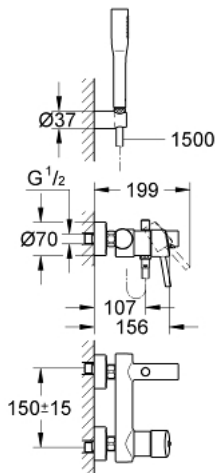

32 212 001 **CONCETTO SINGLE-LEVER BATH MIXER 1/2"**

PRODUCT DESCRIPTION

- Colour: chrome
- wall mounted
- metal lever
- GROHE SilkMove 46 mm ceramic cartridge
- GROHE LongLife finish
- adjustable flow rate limiter
- automatic diverter: bath/shower
- mousseur
- integrated non-return valve in the shower outlet 1/2"
- S-unions
- protected against backflow
- optional temperature limiter ref. no. 46 308
- noise classification I in accordance with DIN 4109
- with shower set
- consisting of:
 - Euphoria Cosmopolitan hand shower (27 400)
 - wall shower holder (27 056)
 - Relaxflex hose 1500 mm 1/2" x 1/2" (28 151)

32 212 001 **CONCETTO SINGLE-LEVER BATH MIXER 1/2"**

SPARE PARTS, april 2010 – now

- 1: Lever (Spare part-nr. 46723000)
- 2: Cap (Spare part-nr. 46578000)
- 3: Cartridge (Spare part-nr. 46048000)
- 4: Mousseur (Spare part-nr. 13952000)
- 5: Diverter knob (Spare part-nr. 64309000)
- 6: Diverter (Spare part-nr. 65655000)
- 7: Non-return valve (Spare part-nr. 08565000)
- 8: Screw connection 1/2" (Spare part-nr. 45044000)
- 9: S-union (Spare part-nr. 12662000)
- 10: Dirt strainer (Spare part-nr. 0700200M)
- 11: Temperature limiter (Spare part-nr. 46375000)*
- 12: Special spanner (Spare part-nr. 19377000)*
- 13: Extension 3/4", 20 mm (Spare part-nr. 0713000M)*