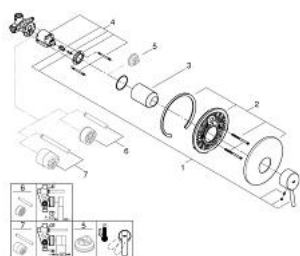

## 32 213 001 **CONCETTO SINGLE-LEVER SHOWER MIXER 1/2"**

### PRODUCT DESCRIPTION

- Colour: chrome
- wall installation
- GROHE SilkMove 46 mm ceramic cartridge
- GROHE LongLife finish
- consisting of:
- set for final installation
- rough-in set for wall mounted bath mixer
- adjustable flow rate limiter
- adjustable minimum flow rate approx. 2.5 l/min
- metal lever
- escutcheon and shaft sealing
- metal escutcheon
- screwed
- optional temperature limiter
- min. recommended pressure 1.0 bar

### **SPARE PARTS**, december 2015 – now

- 1: Lever (Spare part-nr. 46723000)
- 2: Escutcheon (Spare part-nr. 46904000)
- 3: Cap (Spare part-nr. 06874000)
- 4: Cartridge (Spare part-nr. 46048000)
- 5: Temperature limiter (Spare part-nr. 46375000)\*
- 6: Extension set (Spare part-nr. 46191000)\*
- 7: Extension set (Spare part-nr. 46343000)\*