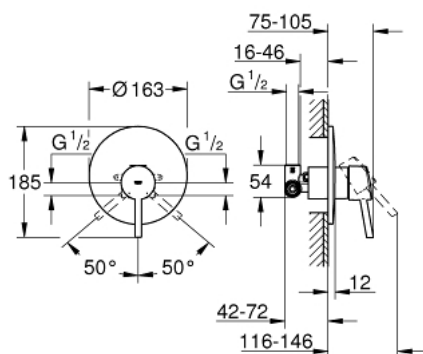

## 32 213 001 **CONCETTO SINGLE-LEVER SHOWER MIXER 1/2"**

### PRODUCT DESCRIPTION

- Colour: chrome
- wall installation
- GROHE SilkMove 46 mm ceramic cartridge
- GROHE LongLife finish
- consisting of:
- set for final installation
- rough-in set for wall mounted bath mixer
- adjustable flow rate limiter
- adjustable minimum flow rate approx. 2.5 l/min
- metal lever
- escutcheon and shaft sealing
- metal escutcheon
- screwed
- optional temperature limiter
- min. recommended pressure 1.0 bar

### **SPARE PARTS**, december 2015 – now

- 1: Lever (Spare part-nr. 46723000)
- 2: Escutcheon (Spare part-nr. 46904000)
- 3: Cap (Spare part-nr. 06874000)
- 4: Cartridge (Spare part-nr. 46048000)
- 5: Temperature limiter (Spare part-nr. 46375000)\*
- 6: Extension set (Spare part-nr. 46191000)\*
- 7: Extension set (Spare part-nr. 46343000)\*