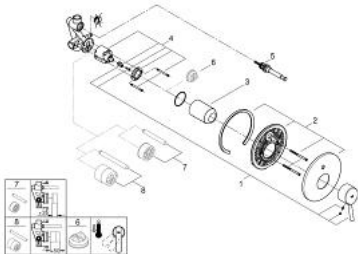

32 214 001 **CONCETTO SINGLE-LEVER BATH MIXER 1/2"**

PRODUCT DESCRIPTION

- Colour: chrome
- wall installation
- GROHE SilkMove 46 mm ceramic cartridge
- GROHE LongLife finish
- consisting of:
- set for final installation
- rough-in set (33 963 001)
- adjustable flow rate limiter
- adjustable minimum flow rate approx. 2.5 l/min
- metal lever
- escutcheon and shaft sealing
- metal escutcheon
- screwed
- optional temperature limiter
- min. recommended pressure 1.0 bar

32 214 001 **CONCETTO SINGLE-LEVER BATH MIXER 1/2"**

SPARE PARTS, december 2015 – now

- 1: Lever (Spare part-nr. 46723000)
- 2: Escutcheon (Spare part-nr. 46905000)
- 3: Cap (Spare part-nr. 06874000)
- 4: Cartridge (Spare part-nr. 46048000)
- 5: Diverter (Spare part-nr. 46737000)
- 6: Temperature limiter (Spare part-nr. 46375000)*
- 7: Extension set (Spare part-nr. 46191000)*
- 8: Extension set (Spare part-nr. 46343000)*