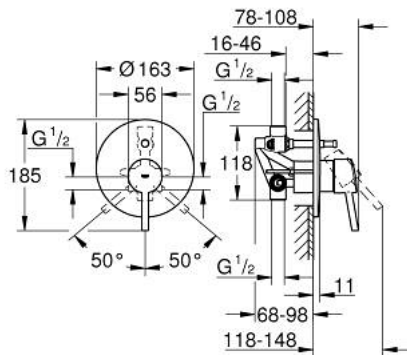

32 214 001 **CONCETTO SINGLE-LEVER BATH MIXER 1/2"**

PRODUCT DESCRIPTION

- Colour: chrome
- wall installation
- GROHE SilkMove 46 mm ceramic cartridge
- GROHE LongLife finish
- consisting of:
- set for final installation
- rough-in set (33 963 001)
- adjustable flow rate limiter
- adjustable minimum flow rate approx. 2.5 l/min
- metal lever
- escutcheon and shaft sealing
- metal escutcheon
- screwed
- optional temperature limiter
- min. recommended pressure 1.0 bar

32 214 001 **CONCETTO SINGLE-LEVER BATH MIXER 1/2"**

SPARE PARTS, december 2015 – now

- 1: Lever (Spare part-nr. 46723000)
- 2: Escutcheon (Spare part-nr. 46905000)
- 3: Cap (Spare part-nr. 06874000)
- 4: Cartridge (Spare part-nr. 46048000)
- 5: Diverter (Spare part-nr. 46737000)
- 6: Temperature limiter (Spare part-nr. 46375000)*
- 7: Extension set (Spare part-nr. 46191000)*
- 8: Extension set (Spare part-nr. 46343000)*