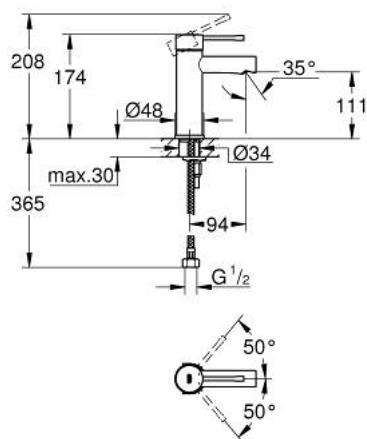

32 215 001 **ESSENCE SINGLE-LEVER BASIN MIXER 1/2"**  
**S-SIZE**

**PRODUCT DESCRIPTION**

- Colour: chrome
- single hole installation
- metal lever
- GROHE SilkMove 28 mm ceramic cartridge
- with temperature limiter
- GROHE LongLife finish
- GROHE EcoJoy - Less water, perfect flow
- maximum flow rate (at 3 bar): 5 l/min
- GROHE FastFixation Plus installation system
- smooth body
- flexible connection hoses
- DR-brass

## 32 215 001 ESSENCE SINGLE-LEVER BASIN MIXER 1/2" S-SIZE

### SPARE PARTS, december 2021 – now

- 1: Lever (Spare part-nr. 46917000)
  - 2: Fitting ring (Spare part-nr. 46715000)
  - 3: Cartridge (Spare part-nr. 46580000)
  - 4: Mousseur (Spare part-nr. 13943000)
  - 5: Escutcheon (Spare part-nr. 48603000)
  - 6: Shank mounting kit (Spare part-nr. 46645000)
  - 7: Mounting wrench (Spare part-nr. 19017000)\*
  - 8: Waste set with push-open plug (Spare part-nr. 65807000)\*
- \* Optional accessories