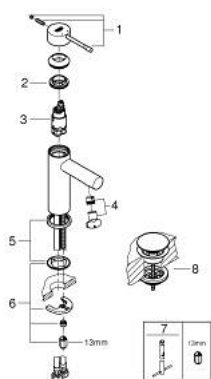

32 215 001 **ESSENCE SINGLE-LEVER BASIN MIXER 1/2"**  
**S-SIZE**

**PRODUCT DESCRIPTION**

- Colour: chrome
- single hole installation
- metal lever
- GROHE SilkMove 28 mm ceramic cartridge
- with temperature limiter
- GROHE LongLife finish
- GROHE EcoJoy - Less water, perfect flow
- maximum flow rate (at 3 bar): 5 l/min
- GROHE FastFixation Plus installation system
- smooth body
- flexible connection hoses
- DR-brass

## 32 215 001 ESSENCE SINGLE-LEVER BASIN MIXER 1/2" S-SIZE

### SPARE PARTS, december 2021 – now

- 1: Lever (Spare part-nr. 46917000)
  - 2: Fitting ring (Spare part-nr. 46715000)
  - 3: Cartridge (Spare part-nr. 46580000)
  - 4: Mousseur (Spare part-nr. 13943000)
  - 5: Escutcheon (Spare part-nr. 48603000)
  - 6: Shank mounting kit (Spare part-nr. 46645000)
  - 7: Mounting wrench (Spare part-nr. 19017000)\*
  - 8: Waste set with push-open plug (Spare part-nr. 65807000)\*
- \* Optional accessories