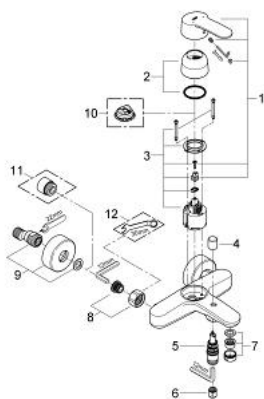

32 228 002 EUROSTYLE COSMOPOLITAN SINGLE-LEVER BATH MIXER 1/2"

PRODUCT DESCRIPTION

- Colour: chrome
- wall mounted
- metal lever
- GROHE SilkMove 46 mm ceramic cartridge
- GROHE LongLife finish
- adjustable flow rate limiter
- adjustable minimum flow rate approx. 2.5 l/min
- automatic diverter: bath/shower
- mousseur
- integrated non-return valve in the shower outlet 1/2"
- S-unions
- protected against backflow
- optional temperature limiter ref. no. 08 791
- noise classification I in accordance with DIN 4109

32 228 002 EUROSTYLE COSMOPOLITAN SINGLE-LEVER BATH MIXER 1/2"

SPARE PARTS, marec 2010 – now

- 1: Lever (Spare part-nr. 46752000)
- 2: Cap (Spare part-nr. 46427000)
- 3: Cartridge (Spare part-nr. 46588000)
- 4: Diverter knob (Spare part-nr. 48022000)
- 5: Diverter (Spare part-nr. 65655000)
- 6: Non-return valve (Spare part-nr. 08565000)
- 7: Mousseur (Spare part-nr. 13952000)
- 8: Screw connection 1/2" (Spare part-nr. 45044000)
- 9: S-union (Spare part-nr. 12662000)
- 10: Temperature limiter (Spare part-nr. 08791000)*
- 11: Extension 3/4", 20 mm (Spare part-nr. 0713000M)*
- 12: Special spanner (Spare part-nr. 19377000)*