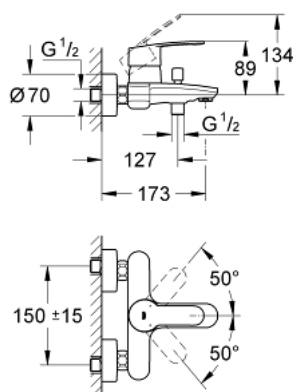

32 228 002 EUROSTYLE COSMOPOLITAN SINGLE-LEVER BATH MIXER 1/2"

PRODUCT DESCRIPTION

- Colour: chrome
- wall mounted
- metal lever
- GROHE SilkMove 46 mm ceramic cartridge
- GROHE LongLife finish
- adjustable flow rate limiter
- adjustable minimum flow rate approx. 2.5 l/min
- automatic diverter: bath/shower
- mousseur
- integrated non-return valve in the shower outlet 1/2"
- S-unions
- protected against backflow
- optional temperature limiter ref. no. 08 791
- noise classification I in accordance with DIN 4109

32 228 002 EUROSTYLE COSMOPOLITAN SINGLE-LEVER BATH MIXER 1/2"

SPARE PARTS, marec 2010 – now

- 1: Lever (Spare part-nr. 46752000)
- 2: Cap (Spare part-nr. 46427000)
- 3: Cartridge (Spare part-nr. 46588000)
- 4: Diverter knob (Spare part-nr. 48022000)
- 5: Diverter (Spare part-nr. 65655000)
- 6: Non-return valve (Spare part-nr. 08565000)
- 7: Mousseur (Spare part-nr. 13952000)
- 8: Screw connection 1/2" (Spare part-nr. 45044000)
- 9: S-union (Spare part-nr. 12662000)
- 10: Temperature limiter (Spare part-nr. 08791000)*
- 11: Extension 3/4", 20 mm (Spare part-nr. 0713000M)*
- 12: Special spanner (Spare part-nr. 19377000)*