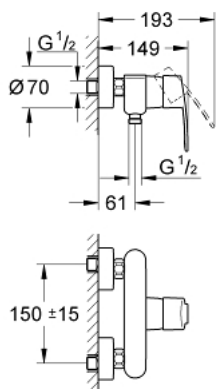

32 229 002 EUROSTYLE COSMOPOLITAN SINGLE-LEVER SHOWER MIXER 1/2"

PRODUCT DESCRIPTION

- Colour: chrome
- wall mounted
- metal lever
- GROHE SilkMove 46 mm ceramic cartridge
- GROHE LongLife finish
- adjustable flow rate limiter
- adjustable minimum flow rate approx. 2.5 l/min
- shower bottom outlet 1/2"
- integrated non-return valve
- S-unions
- protected against backflow
- optional temperature limiter ref. no. 08 791
- noise classification I in accordance with DIN 4109

32 229 002 EUROSTYLE COSMOPOLITAN SINGLE-LEVER SHOWER MIXER 1/2"

SPARE PARTS, marec 2010 – now

- 1: Lever (Spare part-nr. 46752000)
- 2: Cap (Spare part-nr. 46427000)
- 3: Cartridge (Spare part-nr. 46588000)
- 4: Screw connection 1/2" (Spare part-nr. 45044000)
- 5: S-union (Spare part-nr. 12662000)
- 6: Non-return valve (Spare part-nr. 08565000)
- 7: Temperature limiter (Spare part-nr. 08791000)*
- 8: Extension 3/4", 20 mm (Spare part-nr. 0713000M)*
- 9: Plastic tray (Spare part-nr. 18383002)*
- 10: Special spanner (Spare part-nr. 19377000)*