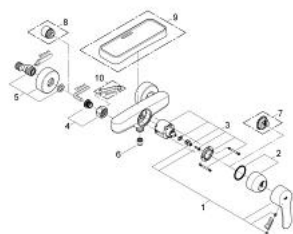

32 229 002 EUROSTYLE COSMOPOLITAN SINGLE-LEVER SHOWER MIXER 1/2"

PRODUCT DESCRIPTION

- Colour: chrome
- wall mounted
- metal lever
- GROHE SilkMove 46 mm ceramic cartridge
- GROHE LongLife finish
- adjustable flow rate limiter
- adjustable minimum flow rate approx. 2.5 l/min
- shower bottom outlet 1/2"
- integrated non-return valve
- S-unions
- protected against backflow
- optional temperature limiter ref. no. 08 791
- noise classification I in accordance with DIN 4109

32 229 002 EUROSTYLE COSMOPOLITAN SINGLE-LEVER SHOWER MIXER 1/2"

SPARE PARTS, marec 2010 – now

- 1: Lever (Spare part-nr. 46752000)
- 2: Cap (Spare part-nr. 46427000)
- 3: Cartridge (Spare part-nr. 46588000)
- 4: Screw connection 1/2" (Spare part-nr. 45044000)
- 5: S-union (Spare part-nr. 12662000)
- 6: Non-return valve (Spare part-nr. 08565000)
- 7: Temperature limiter (Spare part-nr. 08791000)*
- 8: Extension 3/4", 20 mm (Spare part-nr. 0713000M)*
- 9: Plastic tray (Spare part-nr. 18383002)*
- 10: Special spanner (Spare part-nr. 19377000)*