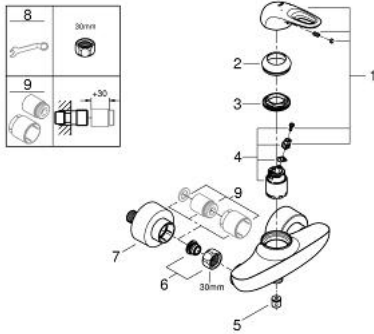

32 229 003 EUROSTYLE SINGLE-LEVER SHOWER MIXER 1/2"

PRODUCT DESCRIPTION

- Colour: chrome
- wall mounted
- loop metal lever
- GROHE SilkMove 35 mm ceramic cartridge
- Eco-Override-Stop lever resistance for saving water
- with temperature limiter
- GROHE LongLife finish
- adjustable flow rate limiter
- shower outlet 1/2" with integrated non-return valve
- S-unions
- metal wall escutcheons
- protected against backflow

32 229 003 EUROSTYLE SINGLE-LEVER SHOWER MIXER 1/2"

SPARE PARTS, januar 2015 – now

- 1: Lever (Spare part-nr. 46940000)
 - 2: Cap (Spare part-nr. 46436000)
 - 3: Screw coupling (Spare part-nr. 46460000)
 - 4: Cartridge (Spare part-nr. 46589000)
 - 5: Non-return valve (Spare part-nr. 48276000)
 - 6: Screw connection 1/2" (Spare part-nr. 45044000)
 - 7: S-union (Spare part-nr. 12693000)
 - 8: Special spanner (Spare part-nr. 19377000)*
 - 9: Extension set, 30 mm (Spare part-nr. 46238000)*
- * Optional accessories