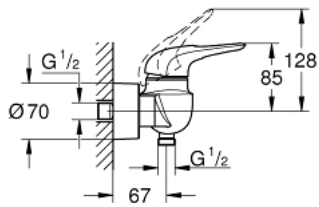

32 229 003 EUROSTYLE SINGLE-LEVER SHOWER MIXER 1/2"

PRODUCT DESCRIPTION

- Colour: chrome
- wall mounted
- loop metal lever
- GROHE SilkMove 35 mm ceramic cartridge
- Eco-Override-Stop lever resistance for saving water
- with temperature limiter
- GROHE LongLife finish
- adjustable flow rate limiter
- shower outlet 1/2" with integrated non-return valve
- S-unions
- metal wall escutcheons
- protected against backflow

32 229 003 EUROSTYLE SINGLE-LEVER SHOWER MIXER 1/2"

SPARE PARTS, januar 2015 – now

- 1: Lever (Spare part-nr. 46940000)
 - 2: Cap (Spare part-nr. 46436000)
 - 3: Screw coupling (Spare part-nr. 46460000)
 - 4: Cartridge (Spare part-nr. 46589000)
 - 5: Non-return valve (Spare part-nr. 48276000)
 - 6: Screw connection 1/2" (Spare part-nr. 45044000)
 - 7: S-union (Spare part-nr. 12693000)
 - 8: Special spanner (Spare part-nr. 19377000)*
 - 9: Extension set, 30 mm (Spare part-nr. 46238000)*
- * Optional accessories