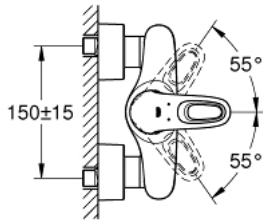

32 229 003 EUROSTYLE SINGLE-LEVER SHOWER MIXER 1/2"

PRODUCT DESCRIPTION

- Colour: chrome
- wall mounted
- loop metal lever
- GROHE SilkMove 35 mm ceramic cartridge
- Eco-Override-Stop lever resistance for saving water
- with temperature limiter
- GROHE LongLife finish
- adjustable flow rate limiter
- shower outlet 1/2" with integrated non-return valve
- S-unions
- metal wall escutcheons
- protected against backflow

32 229 003 EUROSTYLE SINGLE-LEVER SHOWER MIXER 1/2"

SPARE PARTS, januar 2015 – now

- 1: Lever (Spare part-nr. 46940000)
 - 2: Cap (Spare part-nr. 46436000)
 - 3: Screw coupling (Spare part-nr. 46460000)
 - 4: Cartridge (Spare part-nr. 46589000)
 - 5: Non-return valve (Spare part-nr. 48276000)
 - 6: Screw connection 1/2" (Spare part-nr. 45044000)
 - 7: S-union (Spare part-nr. 12693000)
 - 8: Special spanner (Spare part-nr. 19377000)*
 - 9: Extension set, 30 mm (Spare part-nr. 46238000)*
- * Optional accessories