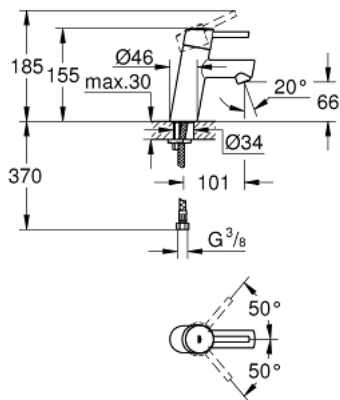

32 240 10E **CONCETTO SINGLE-LEVER BASIN MIXER 1/2"** **S-SIZE**

PRODUCT DESCRIPTION

- Colour: chrome
- single hole installation
- metal lever
- GROHE SilkMove 28 mm ceramic cartridge
- adjustable flow rate limiter
- with temperature limiter
- GROHE LongLife finish
- GROHE EcoJoy - Less water, perfect flow
- maximum flow rate (at 3 bar): 5 l/min
- SpeedClean mousseur
- GROHE FastFixation installation system with centering support
- smooth body
- flexible connection hoses
- min. recommended pressure 1.0 bar
- noise classification I in accordance with DIN 4109

32 240 10E **CONCETTO SINGLE-LEVER BASIN MIXER 1/2"**
S-SIZE

SPARE PARTS, november 2010 – now

- 1: Lever (Spare part-nr. 46753000)
- 2: Fitting ring (Spare part-nr. 46715000)
- 3: Cartridge (Spare part-nr. 46580000)
- 4: Mousseur (Spare part-nr. 13935000)
- 5: Shank mounting kit (Spare part-nr. 46249000)
- 7: Mounting wrench (Spare part-nr. 19017000)*
- 7: Base plate (Spare part-nr. 48165000)*