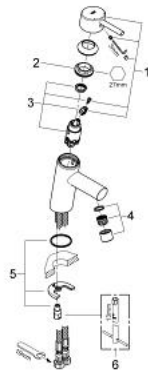

32 240 10E **CONCETTO SINGLE-LEVER BASIN MIXER 1/2"** **S-SIZE**

PRODUCT DESCRIPTION

- Colour: chrome
- single hole installation
- metal lever
- GROHE SilkMove 28 mm ceramic cartridge
- adjustable flow rate limiter
- with temperature limiter
- GROHE LongLife finish
- GROHE EcoJoy - Less water, perfect flow
- maximum flow rate (at 3 bar): 5 l/min
- SpeedClean mousseur
- GROHE FastFixation installation system with centering support
- smooth body
- flexible connection hoses
- min. recommended pressure 1.0 bar
- noise classification I in accordance with DIN 4109

32 240 10E **CONCETTO SINGLE-LEVER BASIN MIXER 1/2"**
S-SIZE

SPARE PARTS, november 2010 – now

- 1: Lever (Spare part-nr. 46753000)
- 2: Fitting ring (Spare part-nr. 46715000)
- 3: Cartridge (Spare part-nr. 46580000)
- 4: Mousseur (Spare part-nr. 13935000)
- 5: Shank mounting kit (Spare part-nr. 46249000)
- 7: Mounting wrench (Spare part-nr. 19017000)*
- 7: Base plate (Spare part-nr. 48165000)*