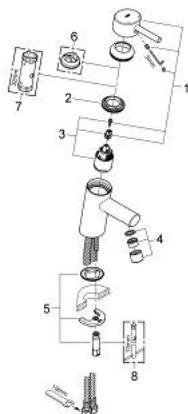

32 240 10L **CONCETTO SINGLE-LEVER BASIN MIXER 1/2"**
S-SIZE

PRODUCT DESCRIPTION

- Colour: chrome
- single hole installation
- metal lever
- GROHE SilkMove 35 mm ceramic cartridge
- GROHE LongLife finish
- GROHE FastFixation installation system
- mousseur
- smooth body
- flexible connection hoses
- min. recommended pressure 0.2 bar
- optional temperature limiter ref. no. 46 375

32 240 10L **CONCETTO SINGLE-LEVER BASIN MIXER 1/2"** **S-SIZE**

SPARE PARTS, oktober 2010 – now

- 1: Lever (Spare part-nr. 46755000)
 - 2: Screw coupling (Spare part-nr. 46460000)
 - 3: Cartridge (Spare part-nr. 46374000)
 - 4: Flow straightener (Spare part-nr. 46724000)
 - 5: Shank mounting kit (Spare part-nr. 46671000)
 - 6: Temperature limiter (Spare part-nr. 46375000)*
 - 7: Socket spanner (Spare part-nr. 19332000)*
 - 8: Mounting wrench (Spare part-nr. 19017000)*
- * Optional accessories