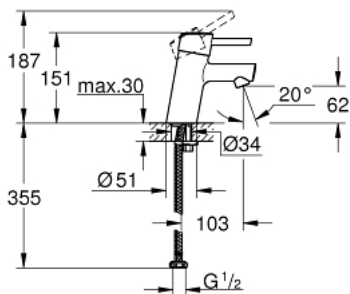

32 240 10L **CONCETTO SINGLE-LEVER BASIN MIXER 1/2"**
S-SIZE

PRODUCT DESCRIPTION

- Colour: chrome
- single hole installation
- metal lever
- GROHE SilkMove 35 mm ceramic cartridge
- GROHE LongLife finish
- GROHE FastFixation installation system
- mousseur
- smooth body
- flexible connection hoses
- min. recommended pressure 0.2 bar
- optional temperature limiter ref. no. 46 375

32 240 10L **CONCETTO SINGLE-LEVER BASIN MIXER 1/2"** **S-SIZE**

SPARE PARTS, oktober 2010 – now

- 1: Lever (Spare part-nr. 46755000)
 - 2: Screw coupling (Spare part-nr. 46460000)
 - 3: Cartridge (Spare part-nr. 46374000)
 - 4: Flow straightener (Spare part-nr. 46724000)
 - 5: Shank mounting kit (Spare part-nr. 46671000)
 - 6: Temperature limiter (Spare part-nr. 46375000)*
 - 7: Socket spanner (Spare part-nr. 19332000)*
 - 8: Mounting wrench (Spare part-nr. 19017000)*
- * Optional accessories