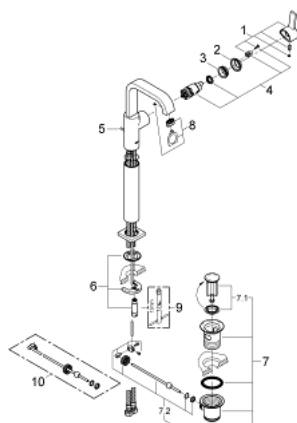

32 249 000 ALLURE SINGLE-LEVER BASIN MIXER 1/2" XL-SIZE

PRODUCT DESCRIPTION

- Colour: chrome
- single hole installation
- for free-standing basins
- GROHE SilkMove 28 mm ceramic cartridge
- GROHE LongLife finish
- 6.0 l/min flow limiter
- rapid installation system
- mousseur
- U-spout
- pop-up waste set 1 1/4"
- flexible connection hoses

32 249 000 ALLURE SINGLE-LEVER BASIN MIXER 1/2" XL-SIZE

SPARE PARTS, marec 2013 – now

- 1: Lever (Spare part-nr. 46610000)
- 2: Cap (Spare part-nr. 46581000)
- 3: Fitting ring (Spare part-nr. 07419000)
- 4: Cartridge (Spare part-nr. 46580000)
- 5: Pop-up rod (Spare part-nr. 46739000)
- 6: Shank mounting kit (Spare part-nr. 46671000)
- 7: Waste set 1 1/4" (Spare part-nr. 28910000)
- 7.1: Plug (Spare part-nr. 07182000)
- 7.2: Eccentric rod (Spare part-nr. 07052000)
- 8: Mousseur (Spare part-nr. 13220000)
- 9: Mounting wrench (Spare part-nr. 19017000)*
- 10: Eccentric rod (Spare part-nr. 07341000)*