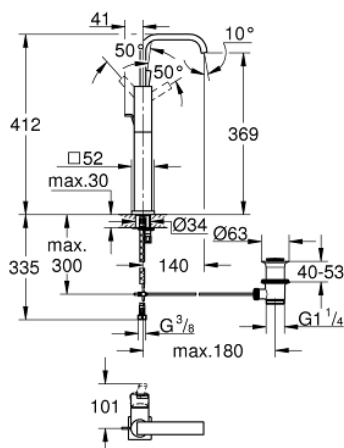

32 249 000 **ALLURE SINGLE-LEVER BASIN MIXER 1/2"**  
**XL-SIZE**

**PRODUCT DESCRIPTION**

- Colour: chrome
- single hole installation
- for free-standing basins
- GROHE SilkMove 28 mm ceramic cartridge
- GROHE LongLife finish
- GROHE Water Saving 6.0 l/min flow limiter
- rapid installation system
- mousseur
- U-spout
- pop-up waste set 1 1/4"
- flexible connection hoses

32 249 000 **ALLURE SINGLE-LEVER BASIN MIXER 1/2"**  
**XL-SIZE**

**SPARE PARTS**, marec 2013 – now

- 1: Lever (Spare part-nr. 46610000)
- 2: Cap (Spare part-nr. 46581000)
- 3: Fitting ring (Spare part-nr. 07419000)
- 4: Cartridge (Spare part-nr. 46580000)
- 5: Pop-up rod (Spare part-nr. 46739000)
- 6: Shank mounting kit (Spare part-nr. 46671000)
- 7: Waste set 1 1/4" (Spare part-nr. 28910000)
- 7.1: Plug (Spare part-nr. 07182000)
- 7.2: Eccentric rod (Spare part-nr. 07052000)
- 8: Mousseur (Spare part-nr. 13220000)
- 9: Mounting wrench (Spare part-nr. 19017000)\*
- 10: Eccentric rod (Spare part-nr. 07341000)\*