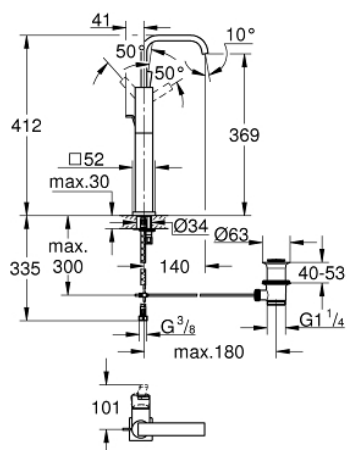

32 249 000 ALLURE SINGLE-LEVER BASIN MIXER 1/2" XL-SIZE

PRODUCT DESCRIPTION

- Colour: chrome
- single hole installation
- for free-standing basins
- GROHE SilkMove 28 mm ceramic cartridge
- GROHE LongLife finish
- 6.0 l/min flow limiter
- rapid installation system
- mousseur
- U-spout
- pop-up waste set 1 1/4"
- flexible connection hoses

32 249 000 ALLURE SINGLE-LEVER BASIN MIXER 1/2" XL-SIZE

SPARE PARTS, marec 2013 – now

- 1: Lever (Spare part-nr. 46610000)
- 2: Cap (Spare part-nr. 46581000)
- 3: Fitting ring (Spare part-nr. 07419000)
- 4: Cartridge (Spare part-nr. 46580000)
- 5: Pop-up rod (Spare part-nr. 46739000)
- 6: Shank mounting kit (Spare part-nr. 46671000)
- 7: Waste set 1 1/4" (Spare part-nr. 28910000)
- 7.1: Plug (Spare part-nr. 07182000)
- 7.2: Eccentric rod (Spare part-nr. 07052000)
- 8: Mousseur (Spare part-nr. 13220000)
- 9: Mounting wrench (Spare part-nr. 19017000)*
- 10: Eccentric rod (Spare part-nr. 07341000)*