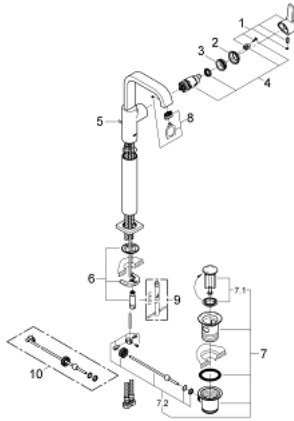

32 249 000 **ALLURE SINGLE-LEVER BASIN MIXER 1/2"**  
**XL-SIZE**

**PRODUCT DESCRIPTION**

- Colour: chrome
- single hole installation
- for free-standing basins
- GROHE SilkMove 28 mm ceramic cartridge
- GROHE LongLife finish
- GROHE Water Saving 6.0 l/min flow limiter
- rapid installation system
- mousseur
- U-spout
- pop-up waste set 1 1/4"
- flexible connection hoses

32 249 000 **ALLURE SINGLE-LEVER BASIN MIXER 1/2"**  
**XL-SIZE**

**SPARE PARTS**, marec 2013 – now

- 1: Lever (Spare part-nr. 46610000)
- 2: Cap (Spare part-nr. 46581000)
- 3: Fitting ring (Spare part-nr. 07419000)
- 4: Cartridge (Spare part-nr. 46580000)
- 5: Pop-up rod (Spare part-nr. 46739000)
- 6: Shank mounting kit (Spare part-nr. 46671000)
- 7: Waste set 1 1/4" (Spare part-nr. 28910000)
- 7.1: Plug (Spare part-nr. 07182000)
- 7.2: Eccentric rod (Spare part-nr. 07052000)
- 8: Mousseur (Spare part-nr. 13220000)
- 9: Mounting wrench (Spare part-nr. 19017000)\*
- 10: Eccentric rod (Spare part-nr. 07341000)\*