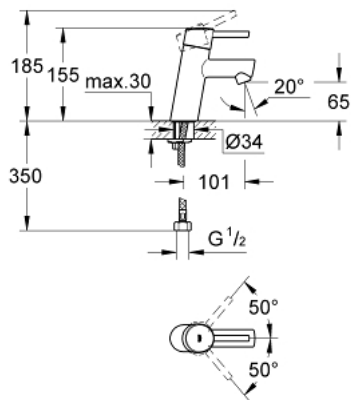

32 253 001 **CONCETTO SINGLE-LEVER BASIN MIXER 1/2"**
S-SIZE

PRODUCT DESCRIPTION

- Colour: chrome
- single hole installation
- metal lever
- GROHE SilkMove 28 mm ceramic cartridge
- GROHE LongLife finish
- GROHE EcoJoy - Less water, perfect flow
- maximum flow rate (at 3 bar): 5 l/min
- GROHE FastFixation installation system with centering support
- mousseur
- smooth body
- flexible connection hoses
- optional temperature limiter

32 253 001 **CONCETTO SINGLE-LEVER BASIN MIXER 1/2"**
S-SIZE

SPARE PARTS, junij 2015 – now

- 1: Lever (Spare part-nr. 46753000)
- 2: Fitting ring (Spare part-nr. 46715000)
- 3: Cartridge (Spare part-nr. 46580000)
- 4: Flow limiter (Spare part-nr. 65154000)
- 5: Shank mounting kit (Spare part-nr. 46249000)
- 6: Mounting wrench (Spare part-nr. 19017000)*
- 7: Base plate (Spare part-nr. 48165000)*