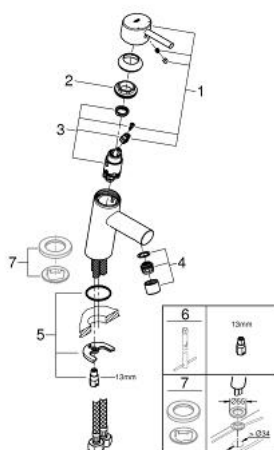

32 253 001 **CONCETTO SINGLE-LEVER BASIN MIXER 1/2"**
S-SIZE

PRODUCT DESCRIPTION

- Colour: chrome
- single hole installation
- metal lever
- GROHE SilkMove 28 mm ceramic cartridge
- GROHE LongLife finish
- GROHE EcoJoy - Less water, perfect flow
- maximum flow rate (at 3 bar): 5 l/min
- GROHE FastFixation installation system with centering support
- mousseur
- smooth body
- flexible connection hoses
- optional temperature limiter

32 253 001 **CONCETTO SINGLE-LEVER BASIN MIXER 1/2"**
S-SIZE

SPARE PARTS, junij 2015 – now

- 1: Lever (Spare part-nr. 46753000)
- 2: Fitting ring (Spare part-nr. 46715000)
- 3: Cartridge (Spare part-nr. 46580000)
- 4: Flow limiter (Spare part-nr. 65154000)
- 5: Shank mounting kit (Spare part-nr. 46249000)
- 6: Mounting wrench (Spare part-nr. 19017000)*
- 7: Base plate (Spare part-nr. 48165000)*