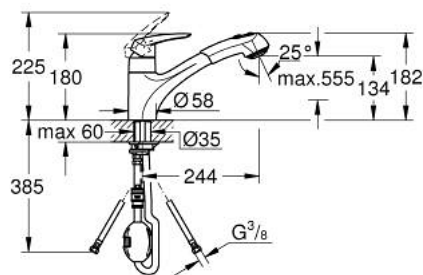

## 32 257 001 EURODISC SINGLE-LEVER SINK MIXER 1/2"

### PRODUCT DESCRIPTION

- Colour: chrome
- low spout
- single hole installation
- GROHE LongLife finish
- GROHE SilkMove 35 mm ceramic cartridge
- Pull-Out spray for greater flexibility
- Dual Spray - switch between mousseur and SpeedClean shower jet using diverter
- adjustable flow rate limiter
- swivel cast spout
- swivel area 140°
- flexible connection hoses
- rapid installation system
- maximum flow rate (at 3 bar): 11.5 l/min
- min. recommended pressure 1.0 bar

### SPARE PARTS, november 2021 – now

- 1: Lever (Spare part-nr. 46568000)
- 2: Cap (Spare part-nr. 46716000)
- 3: Cartridge (Spare part-nr. 46374000)
- 4: Pull-Out spray (Spare part-nr. 46312IE0)
- 4.1: Mousseur (Spare part-nr. 13952000)
- 4.2: Non-return valve (Spare part-nr. 08565000)
- 4.3: Dirt strainer (Spare part-nr. 0676800M)
- 5: Hose for sink mixer with pull-out dual spray or mousseur (Spare part-nr. 48293000)
- 6: Shank mounting kit (Spare part-nr. 46346000)
- 7: Quick coupling (Spare part-nr. 46338000)
- 8: Support plate (Spare part-nr. 05334000)