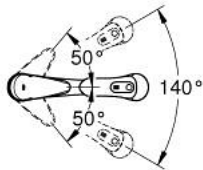

## 32 257 001 EURODISC SINGLE-LEVER SINK MIXER 1/2"

### PRODUCT DESCRIPTION

- Colour: chrome
- low spout
- single hole installation
- GROHE LongLife finish
- GROHE SilkMove 35 mm ceramic cartridge
- Pull-Out spray for greater flexibility
- Dual Spray - switch between mousseur and SpeedClean shower jet using diverter
- adjustable flow rate limiter
- swivel cast spout
- swivel area 140°
- flexible connection hoses
- rapid installation system
- maximum flow rate (at 3 bar): 11.5 l/min
- min. recommended pressure 1.0 bar