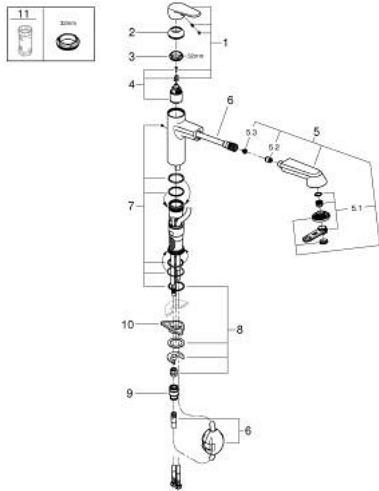

32 257 002 EURODISC COSMOPOLITAN SINGLE-LEVER SINK MIXER 1/2"

PRODUCT DESCRIPTION

- Colour: chrome
- medium spout
- single hole installation
- GROHE LongLife finish
- GROHE SilkMove 35 mm ceramic cartridge
- Pull-Out spray for greater flexibility
- Dual Spray - switch between laminar spray and shower jet
- automatic return to mousseur
- adjustable flow rate limiter
- swivel cast spout
- swivel area 100°
- protected against backflow
- flexible connection hoses
- rapid installation system
- maximum flow rate (at 3 bar): 11 l/min
- min. recommended pressure 1.0 bar

32 257 002 EURODISC COSMOPOLITAN SINGLE-LEVER SINK MIXER 1/2"

SPARE PARTS, september 2023 – now

- 1: Lever (Spare part-nr. 46738000)
 - 2: Cap (Spare part-nr. 46492000)
 - 3: Screw ring (Spare part-nr. 46815000)
 - 4: Cartridge (Spare part-nr. 46374000)
 - 5: Pull-Out spray (Spare part-nr. 46769000)
 - 5.1: Mousseur (Spare part-nr. 46711000)
 - 5.2: Non-return valve (Spare part-nr. 08565000)
 - 5.3: Dirt strainer (Spare part-nr. 0676800M)
 - 6: Hose for sink mixer with pull-out dual spray or mousseur (Spare part-nr. 48293000)
 - 7: Seal kit (Spare part-nr. 46760000)
 - 8: Shank mounting kit (Spare part-nr. 46346000)
 - 9: Quick coupling (Spare part-nr. 46338000)
 - 10: Support plate (Spare part-nr. 05334000)
 - 11: Socket spanner (Spare part-nr. 19332000)*
- * Optional accessories