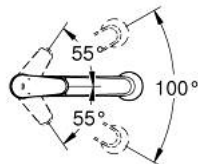

32 257 002 EURODISC COSMOPOLITAN SINGLE-LEVER SINK MIXER 1/2"

PRODUCT DESCRIPTION

- Colour: chrome
- medium spout
- single hole installation
- GROHE LongLife finish
- GROHE SilkMove 35 mm ceramic cartridge
- Pull-Out spray for greater flexibility
- Dual Spray - switch between laminar spray and shower jet
- automatic return to mousseur
- adjustable flow rate limiter
- swivel cast spout
- swivel area 100°
- protected against backflow
- flexible connection hoses
- rapid installation system
- maximum flow rate (at 3 bar): 11 l/min
- min. recommended pressure 1.0 bar

32 257 002 EURODISC COSMOPOLITAN SINGLE-LEVER SINK MIXER 1/2"

SPARE PARTS, september 2023 – now

- 1: Lever (Spare part-nr. 46738000)
 - 2: Cap (Spare part-nr. 46492000)
 - 3: Screw ring (Spare part-nr. 46815000)
 - 4: Cartridge (Spare part-nr. 46374000)
 - 5: Pull-Out spray (Spare part-nr. 46769000)
 - 5.1: Mousseur (Spare part-nr. 46711000)
 - 5.2: Non-return valve (Spare part-nr. 08565000)
 - 5.3: Dirt strainer (Spare part-nr. 0676800M)
 - 6: Hose for sink mixer with pull-out dual spray or mousseur (Spare part-nr. 48293000)
 - 7: Seal kit (Spare part-nr. 46760000)
 - 8: Shank mounting kit (Spare part-nr. 46346000)
 - 9: Quick coupling (Spare part-nr. 46338000)
 - 10: Support plate (Spare part-nr. 05334000)
 - 11: Socket spanner (Spare part-nr. 19332000)*
- * Optional accessories