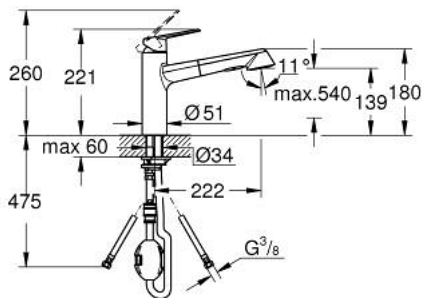

32 257 002 EURODISC COSMOPOLITAN SINGLE-LEVER SINK MIXER 1/2"

PRODUCT DESCRIPTION

- Colour: chrome
- medium spout
- single hole installation
- GROHE LongLife finish
- GROHE SilkMove 35 mm ceramic cartridge
- Pull-Out spray for greater flexibility
- Dual Spray - switch between laminar spray and shower jet
- automatic return to mousseur
- adjustable flow rate limiter
- swivel cast spout
- swivel area 100°
- protected against backflow
- flexible connection hoses
- rapid installation system
- maximum flow rate (at 3 bar): 11 l/min
- min. recommended pressure 1.0 bar

32 257 002 EURODISC COSMOPOLITAN SINGLE-LEVER SINK MIXER 1/2"

SPARE PARTS, september 2023 – now

- 1: Lever (Spare part-nr. 46738000)
 - 2: Cap (Spare part-nr. 46492000)
 - 3: Screw ring (Spare part-nr. 46815000)
 - 4: Cartridge (Spare part-nr. 46374000)
 - 5: Pull-Out spray (Spare part-nr. 46769000)
 - 5.1: Mousseur (Spare part-nr. 46711000)
 - 5.2: Non-return valve (Spare part-nr. 08565000)
 - 5.3: Dirt strainer (Spare part-nr. 0676800M)
 - 6: Hose for sink mixer with pull-out dual spray or mousseur (Spare part-nr. 48293000)
 - 7: Seal kit (Spare part-nr. 46760000)
 - 8: Shank mounting kit (Spare part-nr. 46346000)
 - 9: Quick coupling (Spare part-nr. 46338000)
 - 10: Support plate (Spare part-nr. 05334000)
 - 11: Socket spanner (Spare part-nr. 19332000)*
- * Optional accessories