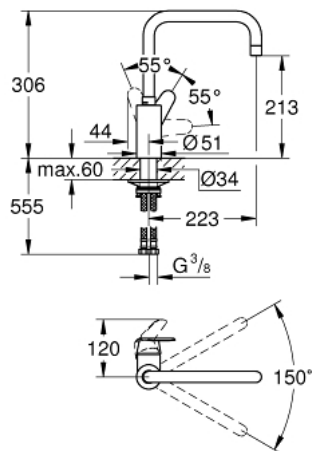

32 259 003 **EURODISC COSMOPOLITAN SINGLE-LEVER SINK MIXER 1/2"**

PRODUCT DESCRIPTION

- Colour: chrome
- high spout
- single hole installation
- GROHE LongLife finish
- GROHE SilkMove 35 mm ceramic cartridge
- Protected Water Ways no contact of water with lead or nickel inside the tap
- adjustable flow rate limiter
- swivel tubular spout, swivel area 150°
- mousseur
- flexible connection hoses
-
- maximum flow rate (at 3 bar): 10 l/min

32 259 003 **EURODISC COSMOPOLITAN SINGLE-LEVER SINK MIXER 1/2"**

SPARE PARTS, april 2020 – now

- 1: Lever (Spare part-nr. 46741000)
 - 2: Mousseur (Spare part-nr. 48418000)
 - 3: Cartridge (Spare part-nr. 46374000)
 - 4: Mounting set (Spare part-nr. 48477000)
 - 5: Socket spanner (Spare part-nr. 19332000)*
- * Optional accessories