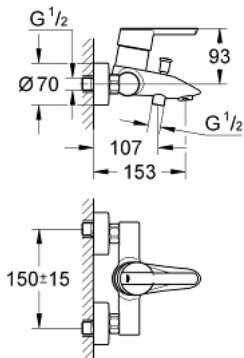

32 269 000 FEEL SINGLE-LEVER BATH MIXER 1/2"

PRODUCT DESCRIPTION

- Colour: chrome
- wall mounted
- metal lever
- GROHE SilkMove 46 mm ceramic cartridge
- adjustable flow rate limiter
- GROHE LongLife finish
- automatic diverter: bath/shower
- shower outlet 1/2" with integrated non-return valve
- mousseur
- S-unions
- protected against backflow
- metal wall escutcheon
- optional temperature limiter ref. no. 46 375
-

32 269 000 FEEL SINGLE-LEVER BATH MIXER 1/2"

SPARE PARTS, junij 2008 – now

- 1: Lever (Spare part-nr. 46607000)
- 2: Cap (Spare part-nr. 46578000)
- 3: Cartridge (Spare part-nr. 46048000)
- 4: Diverter knob (Spare part-nr. 65648000)
- 5: Diverter (Spare part-nr. 65655000)
- 6: Non-return valve (Spare part-nr. 08565000)
- 7: Mousseur (Spare part-nr. 13952000)
- 8: Extension 3/4", 20 mm (Spare part-nr. 0713000M)*