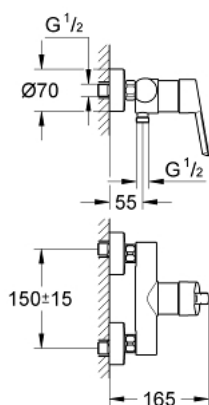

## 32 270 000 FEEL SINGLE-LEVER SHOWER MIXER 1/2"

### PRODUCT DESCRIPTION

- Colour: chrome
- wall mounted
- metal lever
- GROHE SilkMove 46 mm ceramic cartridge
- adjustable flow rate limiter
- GROHE LongLife finish
- shower outlet 1/2" with integrated non-return valve
- S-unions
- protected against backflow
- metal wall escutcheon
- optional temperature limiter ref. no. 46 375
- 

### SPARE PARTS, maj 2006 – now

1: Lever (Spare part-nr. 46607000)

2: Cap (Spare part-nr. 46578000)

3: Cartridge (Spare part-nr. 46048000)

4: Non-return valve (Spare part-nr. 08565000)

5: Extension 3/4", 20 mm (Spare part-nr. 0713000M)\*