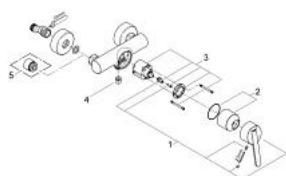

## 32 270 000 FEEL SINGLE-LEVER SHOWER MIXER 1/2"

### PRODUCT DESCRIPTION

- Colour: chrome
- wall mounted
- metal lever
- GROHE SilkMove 46 mm ceramic cartridge
- adjustable flow rate limiter
- GROHE LongLife finish
- shower outlet 1/2" with integrated non-return valve
- S-unions
- protected against backflow
- metal wall escutcheon
- optional temperature limiter ref. no. 46 375
- 

### SPARE PARTS, maj 2006 – now

1: Lever (Spare part-nr. 46607000)

2: Cap (Spare part-nr. 46578000)

3: Cartridge (Spare part-nr. 46048000)

4: Non-return valve (Spare part-nr. 08565000)

5: Extension 3/4", 20 mm (Spare part-nr. 0713000M)\*