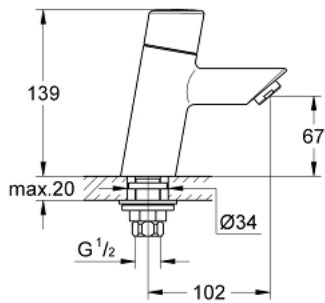

32 274 000 FEEL PILLAR TAP 1/2" XS-SIZE

PRODUCT DESCRIPTION

- Colour: chrome
- single hole installation
- ceramic headpart
- GROHE LongLife finish
- mousseur
- union nut 1/2" x 10.5 mm

32 274 000 FEEL PILLAR TAP 1/2" XS-SIZE

SPARE PARTS, maj 2006 – now

- 1: Handle (Spare part-nr. 46596000)
- 2: Ceramic headpart 1/2" (Spare part-nr. 45882000)
- 3: Mousseur (Spare part-nr. 13929000)
- 4: Shank fastening assembly 1/2" (Spare part-nr. 45000000)
- 5: Coupling nut 1/2" (Spare part-nr. 1290100M)
- 5.1: Fibre seal \varnothing 18,5 x \varnothing 12 x 2 (Spare part-nr. 0138900M)