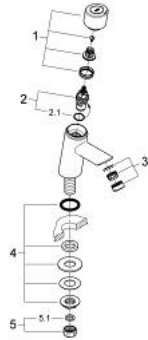

32 274 000 FEEL PILLAR TAP 1/2" XS-SIZE

PRODUCT DESCRIPTION

- Colour: chrome
- single hole installation
- ceramic headpart
- GROHE LongLife finish
- mousseur
- union nut 1/2" x 10.5 mm

32 274 000 FEEL PILLAR TAP 1/2" XS-SIZE

SPARE PARTS, maj 2006 – now

- 1: Handle (Spare part-nr. 46596000)
- 2: Ceramic headpart 1/2" (Spare part-nr. 45882000)
- 3: Mousseur (Spare part-nr. 13929000)
- 4: Shank fastening assembly 1/2" (Spare part-nr. 45000000)
- 5: Coupling nut 1/2" (Spare part-nr. 1290100M)
- 5.1: Fibre seal \varnothing 18,5 x \varnothing 12 x 2 (Spare part-nr. 0138900M)