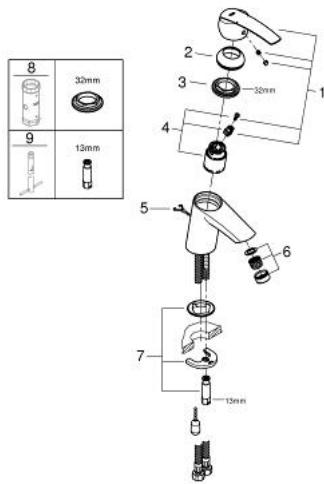

32 277 001 **START SINGLE-LEVER BASIN MIXER 1/2"**
S-SIZE

PRODUCT DESCRIPTION

- Colour: chrome
- single hole installation
- metal lever
- GROHE SilkMove 35 mm ceramic cartridge
- with temperature limiter
- adjustable flow rate limiter
- GROHE LongLife finish
- mousseur 5.7 l/min
- retractable chain
- flexible connection hoses
- GROHE FastFixation rapid installation system

32 277 001 **START SINGLE-LEVER BASIN MIXER 1/2"**
S-SIZE

SPARE PARTS, januar 2015 – now

- 1: Lever (Spare part-nr. 46897000)
- 2: Cap (Spare part-nr. 46492000)
- 3: Screw coupling (Spare part-nr. 46460000)
- 4: Cartridge (Spare part-nr. 46374000)
- 5: Chain (Spare part-nr. 06815000)
- 6: Mousseur (Spare part-nr. 48159000)
- 7: Shank mounting kit (Spare part-nr. 46671000)
- 8: Socket spanner (Spare part-nr. 19332000)*
- 9: Mounting wrench (Spare part-nr. 19017000)*
- * Optional accessories