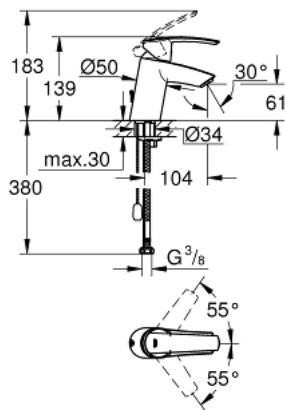

32 277 001 **START SINGLE-LEVER BASIN MIXER 1/2"**
S-SIZE

PRODUCT DESCRIPTION

- Colour: chrome
- single hole installation
- metal lever
- GROHE SilkMove 35 mm ceramic cartridge
- with temperature limiter
- adjustable flow rate limiter
- GROHE LongLife finish
- mousseur 5.7 l/min
- retractable chain
- flexible connection hoses
- GROHE FastFixation rapid installation system

32 277 001 **START SINGLE-LEVER BASIN MIXER 1/2"**
S-SIZE

SPARE PARTS, januar 2015 – now

- 1: Lever (Spare part-nr. 46897000)
- 2: Cap (Spare part-nr. 46492000)
- 3: Screw coupling (Spare part-nr. 46460000)
- 4: Cartridge (Spare part-nr. 46374000)
- 5: Chain (Spare part-nr. 06815000)
- 6: Mousseur (Spare part-nr. 48159000)
- 7: Shank mounting kit (Spare part-nr. 46671000)
- 8: Socket spanner (Spare part-nr. 19332000)*
- 9: Mounting wrench (Spare part-nr. 19017000)*
- * Optional accessories