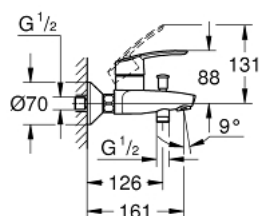

32 278 001 **START SINGLE-LEVER BATH MIXER 1/2"**

PRODUCT DESCRIPTION

- Colour: chrome
- wall mounted
- metal lever
- GROHE SilkMove 35 mm ceramic cartridge
- with temperature limiter
- adjustable flow rate limiter
- GROHE LongLife finish
- automatic diverter: bath/shower
- shower outlet 1/2" with integrated non-return valve
- mousseur
- S-unions
- metal wall escutcheons
- protected against backflow

32 278 001 **START SINGLE-LEVER BATH MIXER 1/2"**

SPARE PARTS, november 2014 – now

- 1: Lever (Spare part-nr. 46898000)
 - 2: Cap (Spare part-nr. 46899000)
 - 3: Cartridge (Spare part-nr. 46374000)
 - 4: Diverter knob (Spare part-nr. 65648000)
 - 5: Diverter (Spare part-nr. 65655000)
 - 6: Non-return valve (Spare part-nr. 08565000)
 - 7: Mousseur (Spare part-nr. 13952000)
 - 8: Screw connection 1/2" (Spare part-nr. 45044000)
 - 9: S-union (Spare part-nr. 12075000)
 - 9.1: Seal (Spare part-nr. 0138600M)
 - 9.2: Escutcheon (Spare part-nr. 0221000M)
 - 10: Extension 3/4", 20 mm (Spare part-nr. 0713000M)*
 - 11: Socket spanner (Spare part-nr. 19332000)*
 - 12: Special spanner (Spare part-nr. 19377000)*
- * Optional accessories