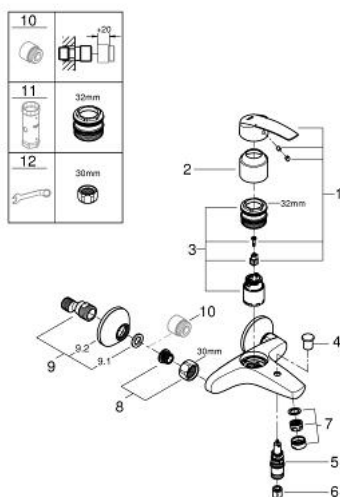

32 278 001 **START SINGLE-LEVER BATH MIXER 1/2"**

PRODUCT DESCRIPTION

- Colour: chrome
- wall mounted
- metal lever
- GROHE SilkMove 35 mm ceramic cartridge
- with temperature limiter
- adjustable flow rate limiter
- GROHE LongLife finish
- automatic diverter: bath/shower
- shower outlet 1/2" with integrated non-return valve
- mousseur
- S-unions
- metal wall escutcheons
- protected against backflow

32 278 001 **START SINGLE-LEVER BATH MIXER 1/2"**

SPARE PARTS, november 2014 – now

- 1: Lever (Spare part-nr. 46898000)
 - 2: Cap (Spare part-nr. 46899000)
 - 3: Cartridge (Spare part-nr. 46374000)
 - 4: Diverter knob (Spare part-nr. 65648000)
 - 5: Diverter (Spare part-nr. 65655000)
 - 6: Non-return valve (Spare part-nr. 08565000)
 - 7: Mousseur (Spare part-nr. 13952000)
 - 8: Screw connection 1/2" (Spare part-nr. 45044000)
 - 9: S-union (Spare part-nr. 12075000)
 - 9.1: Seal (Spare part-nr. 0138600M)
 - 9.2: Escutcheon (Spare part-nr. 0221000M)
 - 10: Extension 3/4", 20 mm (Spare part-nr. 0713000M)*
 - 11: Socket spanner (Spare part-nr. 19332000)*
 - 12: Special spanner (Spare part-nr. 19377000)*
- * Optional accessories