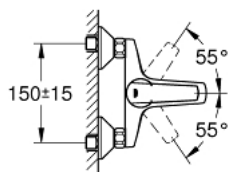

32 278 001 **START SINGLE-LEVER BATH MIXER 1/2"**

PRODUCT DESCRIPTION

- Colour: chrome
- wall mounted
- metal lever
- GROHE SilkMove 35 mm ceramic cartridge
- with temperature limiter
- adjustable flow rate limiter
- GROHE LongLife finish
- automatic diverter: bath/shower
- shower outlet 1/2" with integrated non-return valve
- mousseur
- S-unions
- metal wall escutcheons
- protected against backflow

32 278 001 **START SINGLE-LEVER BATH MIXER 1/2"**

SPARE PARTS, november 2014 – now

- 1: Lever (Spare part-nr. 46898000)
 - 2: Cap (Spare part-nr. 46899000)
 - 3: Cartridge (Spare part-nr. 46374000)
 - 4: Diverter knob (Spare part-nr. 65648000)
 - 5: Diverter (Spare part-nr. 65655000)
 - 6: Non-return valve (Spare part-nr. 08565000)
 - 7: Mousseur (Spare part-nr. 13952000)
 - 8: Screw connection 1/2" (Spare part-nr. 45044000)
 - 9: S-union (Spare part-nr. 12075000)
 - 9.1: Seal (Spare part-nr. 0138600M)
 - 9.2: Escutcheon (Spare part-nr. 0221000M)
 - 10: Extension 3/4", 20 mm (Spare part-nr. 0713000M)*
 - 11: Socket spanner (Spare part-nr. 19332000)*
 - 12: Special spanner (Spare part-nr. 19377000)*
- * Optional accessories